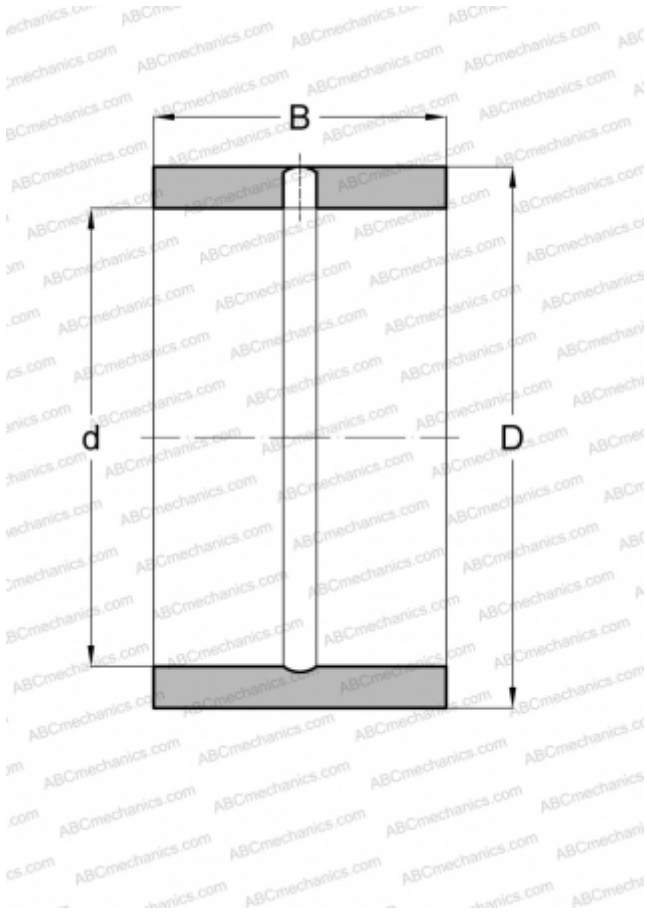

IR-222620 NSK

Inner ring

TYPE: Rolling bearing parts and accessories, Inner ring, For solid needle roller bearings, type IR (NSK), inch size

Technical specification

DIMENSIONS, MM

d	34,925
D	41,275
B	31,750

WEIGHT, KG

0,100

MANUFACTURER

[NSK](#)

ASSOCIATED PRODUCTS

HJ-263520