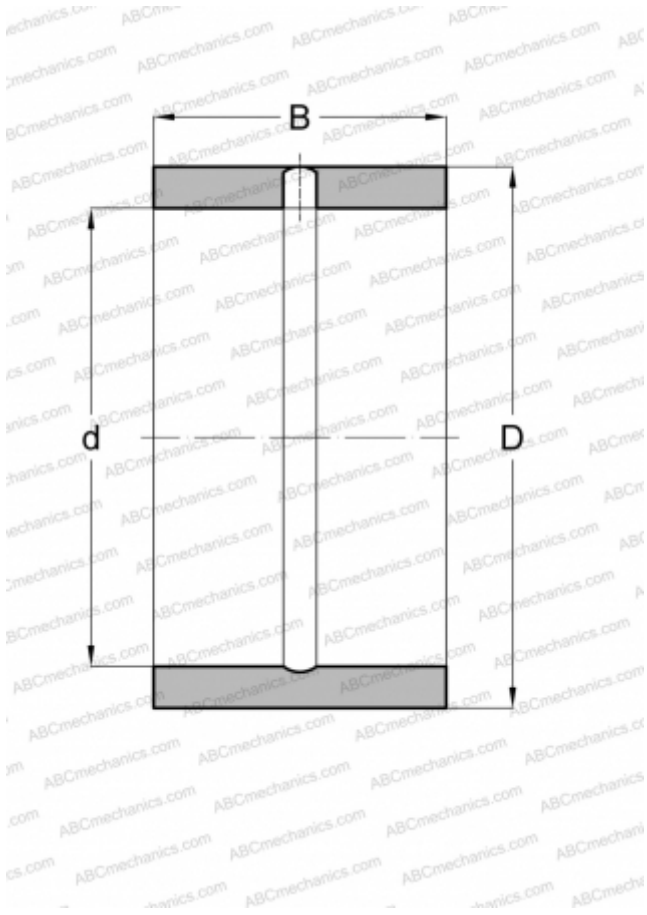

IR-222820 NSK

Inner ring

TYPE: Rolling bearing parts and accessories, Inner ring, For solid needle roller bearings, type IR (NSK), inch size

Technical specification

DIMENSIONS, MM

d	34,925
D	44,450
B	31,750

WEIGHT, KG

0,145

MANUFACTURER

[NSK](#)

ASSOCIATED PRODUCTS

HJ-283720