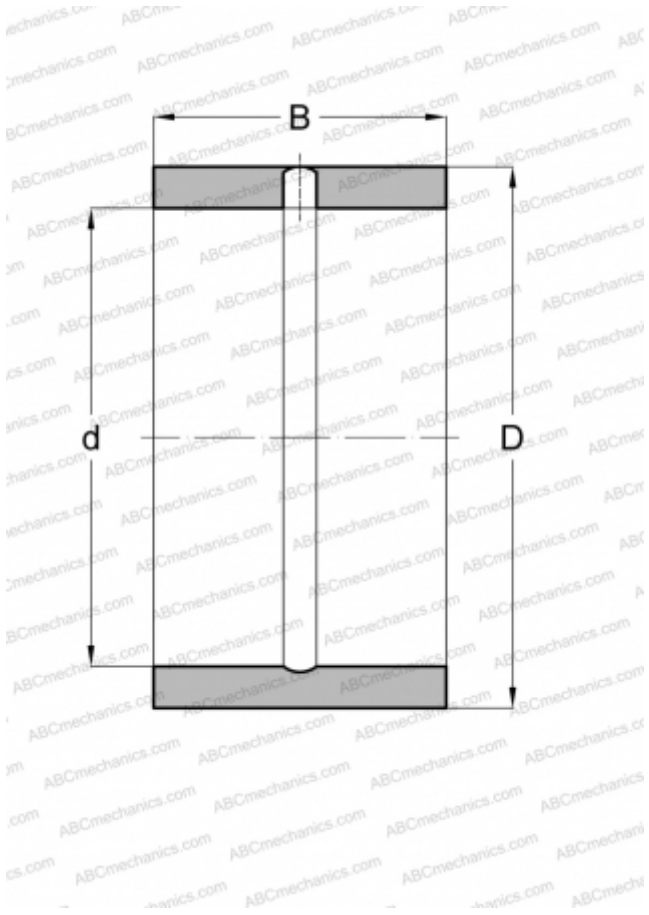

## IR-232816 NSK

Inner ring

TYPE: Rolling bearing parts and accessories, Inner ring, For solid needle roller bearings, type IR (NSK), inch size

#### DIMENSIONS, MM

d	36,512
D	44,450
B	25,400