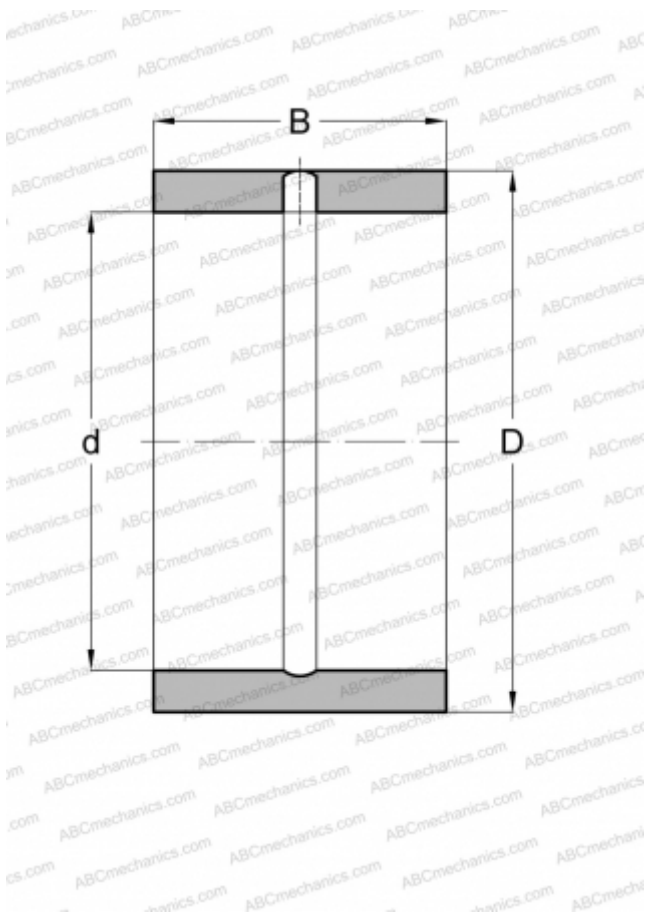

IR-232820 NSK

Inner ring

TYPE: Rolling bearing parts and accessories, Inner ring, For solid needle roller bearings, type IR (NSK), inch size

Technical specification

DIMENSIONS, MM

d	36,512
D	44,450
B	31,750

WEIGHT, KG

0,125

MANUFACTURER

[NSK](#)

ASSOCIATED PRODUCTS

HJ-283720