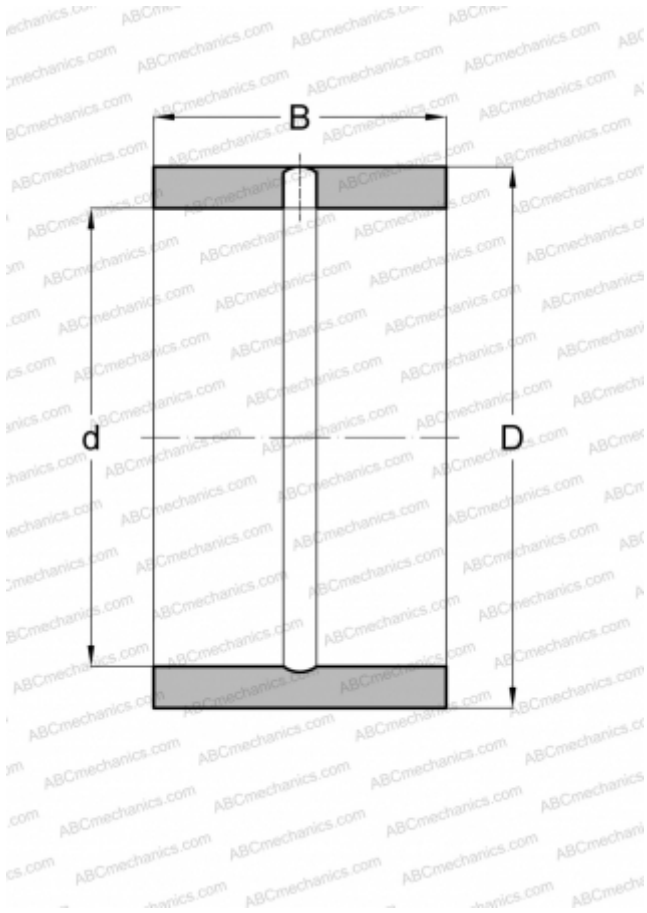

## IR-242820 NSK

Inner ring

TYPE: Rolling bearing parts and accessories, Inner ring, For solid needle roller bearings, type IR (NSK), inch size

### Technical specification

#### DIMENSIONS, MM

d	38,100
D	44,450
B	31,750