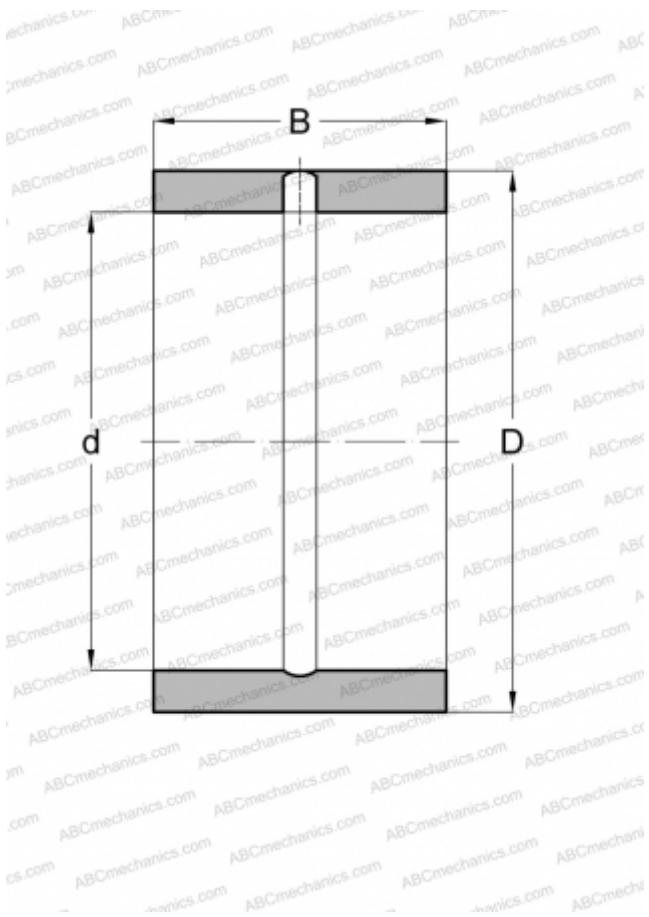

IR-273216 NSK

Inner ring

TYPE: Rolling bearing parts and accessories, Inner ring, For solid needle roller bearings, type IR (NSK), inch size

Technical specification

DIMENSIONS, MM

| | |
|---|--------|
| d | 42,862 |
| D | 50,800 |
| B | 25,400 |

WEIGHT, KG

0,120

MANUFACTURER

[NSK](#)

ASSOCIATED PRODUCTS

HJ-324116