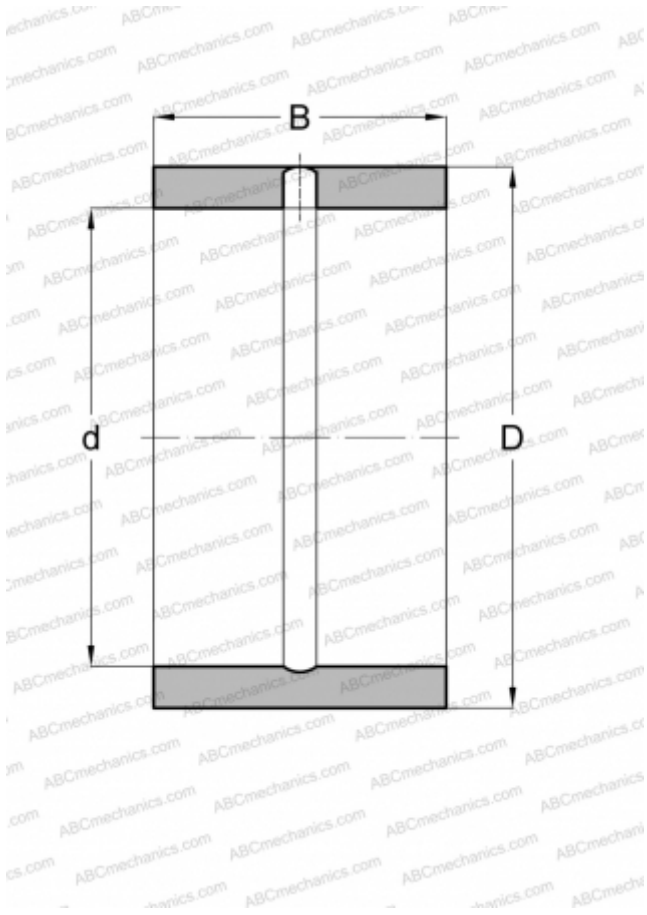

IR-283628 NSK

Inner ring

TYPE: Rolling bearing parts and accessories, Inner ring, For solid needle roller bearings, type IR (NSK), inch size

Technical specification

DIMENSIONS, MM

d	44,450
D	57,150
B	44,450

WEIGHT, KG

0,355

MANUFACTURER

[NSK](#)

ASSOCIATED PRODUCTS

HJ-364828