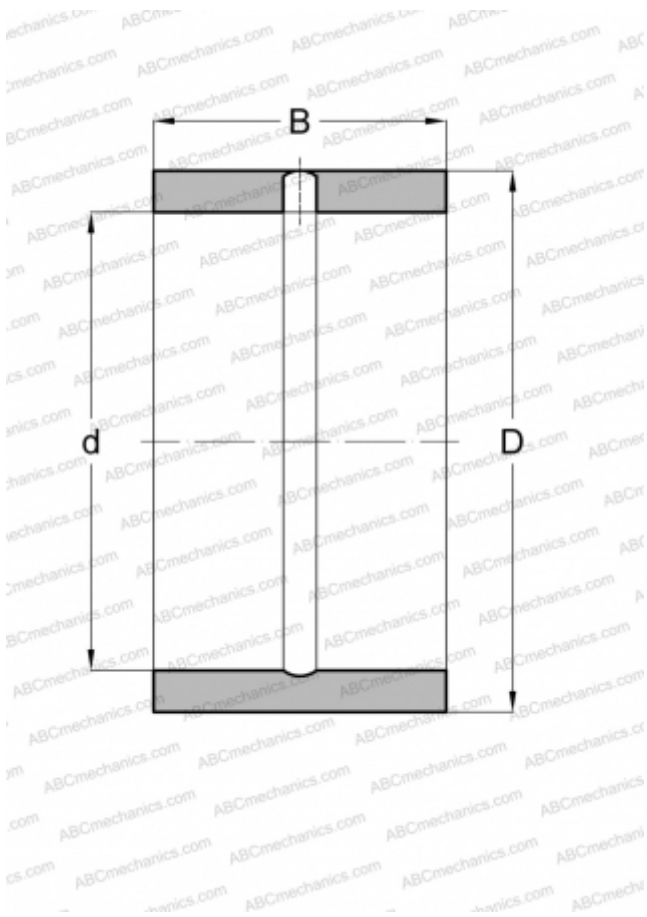

IR-324028 NSK

Inner ring

TYPE: Rolling bearing parts and accessories, Inner ring, For solid needle roller bearings, type IR (NSK), inch size

Technical specification

DIMENSIONS, MM

d	50,800
D	63,500
B	44,450

WEIGHT, KG

0,400

MANUFACTURER

[NSK](#)

ASSOCIATED PRODUCTS

HJ-405228