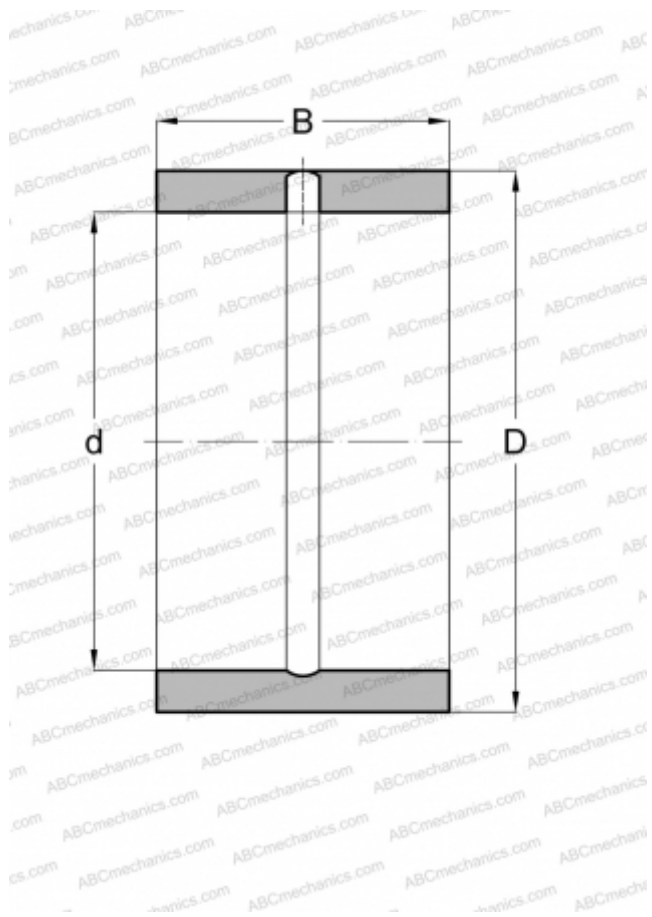

## IR-364428 NSK

Inner ring

TYPE: Rolling bearing parts and accessories, Inner ring, For solid needle roller bearings, type IR (NSK), inch size

### Technical specification

#### DIMENSIONS, MM

d	57,150
D	69,850
B	45,450

#### WEIGHT, KG

0,450