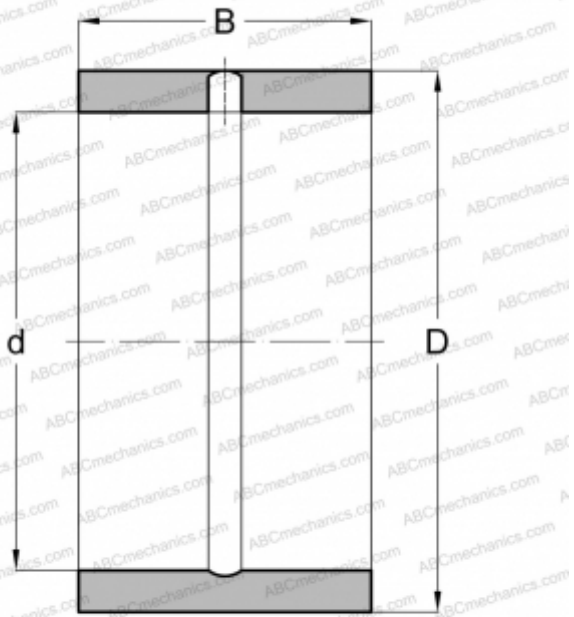

IR-445228 NSK

Inner ring

TYPE: Rolling bearing parts and accessories, Inner ring, For solid needle roller bearings, type IR (NSK), inch size

Technical specification

DIMENSIONS, MM

d	69,850
D	82,550
B	44,450

WEIGHT, KG

0,500

MANUFACTURER

[NSK](#)

ASSOCIATED PRODUCTS

HJ-526828