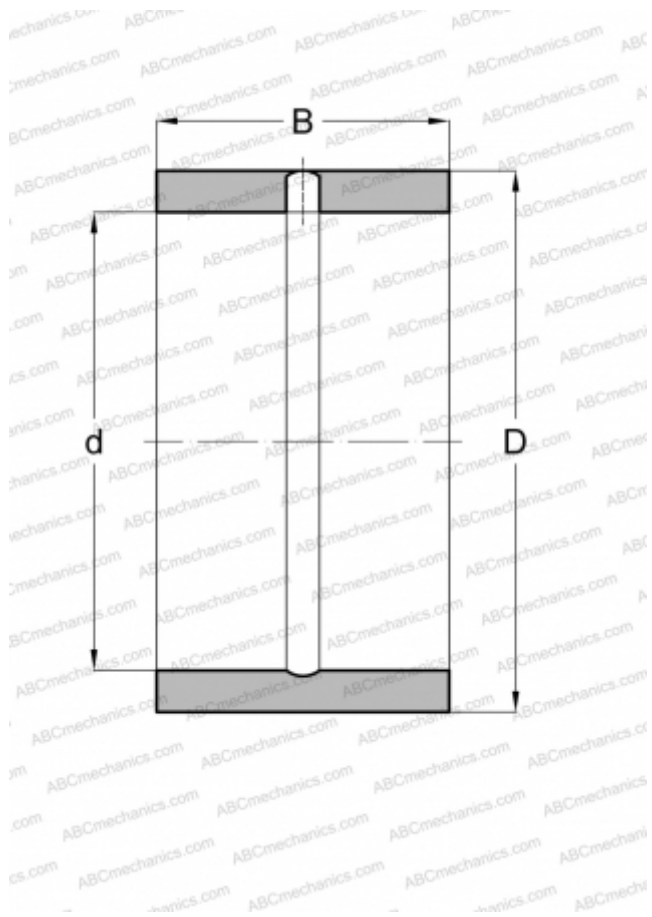

## IR-728848 NSK

Inner ring

TYPE: Rolling bearing parts and accessories, Inner ring, For solid needle roller bearings, type IR (NSK), inch size

### Technical specification

#### DIMENSIONS, MM

d	114,300
D	139,700
B	76,200

#### WEIGHT, KG

2,950