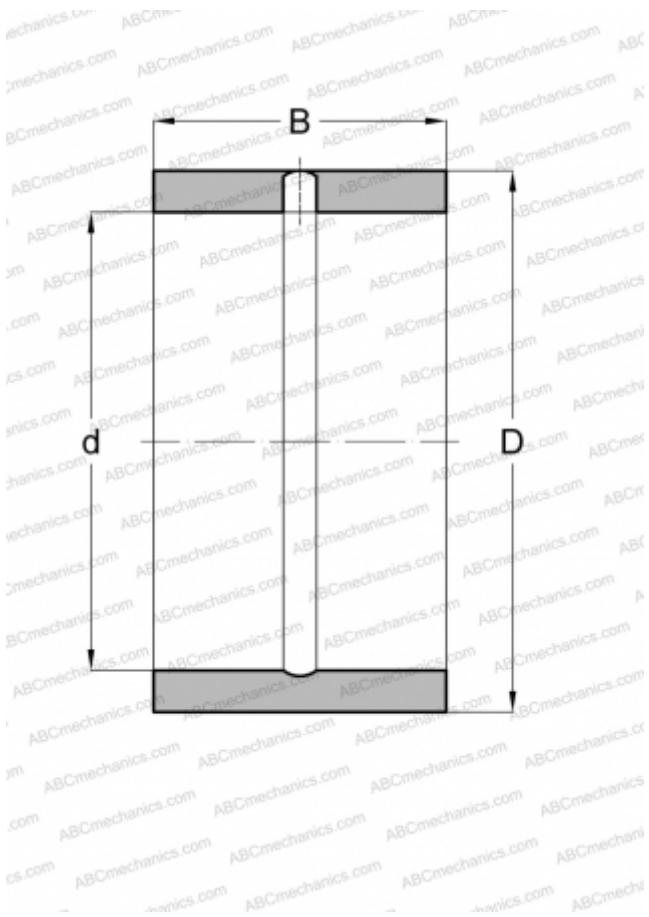

IR-769248 NSK

Inner ring

TYPE: Rolling bearing parts and accessories, Inner ring, For solid needle roller bearings, type IR (NSK), inch size

Technical specification

DIMENSIONS, MM

d	120,650
D	146,050
B	76,200

WEIGHT, KG

3,150

MANUFACTURER

[NSK](#)

ASSOCIATED PRODUCTS

HJ-9211648