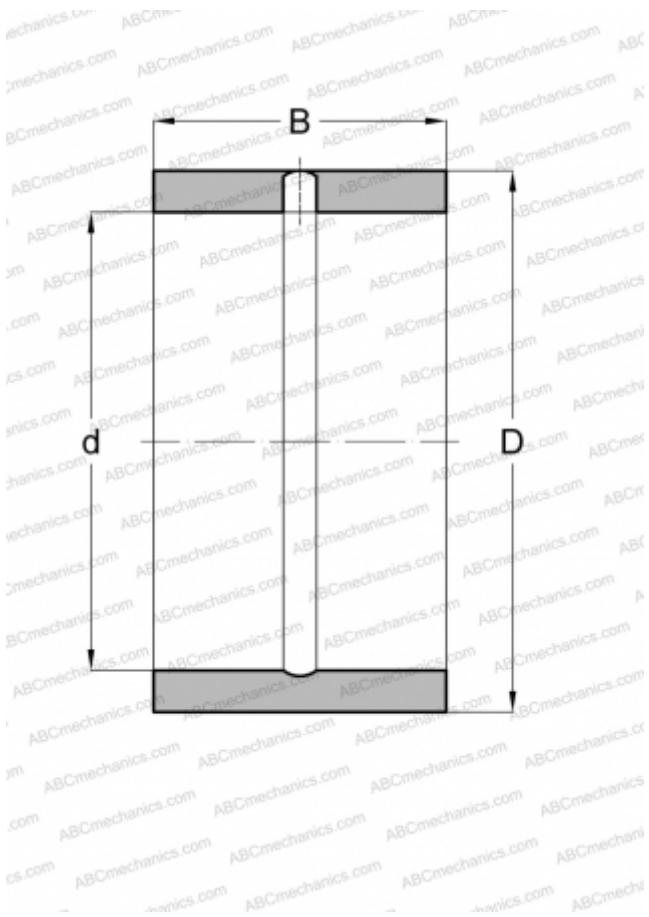

## IR-12014048 NSK

Inner ring

TYPE: Rolling bearing parts and accessories, Inner ring, For solid needle roller bearings, type IR (NSK), inch size

### Technical specification

#### DIMENSIONS, MM

d	190,500
D	222,250
B	76,200

#### WEIGHT, KG

6,150