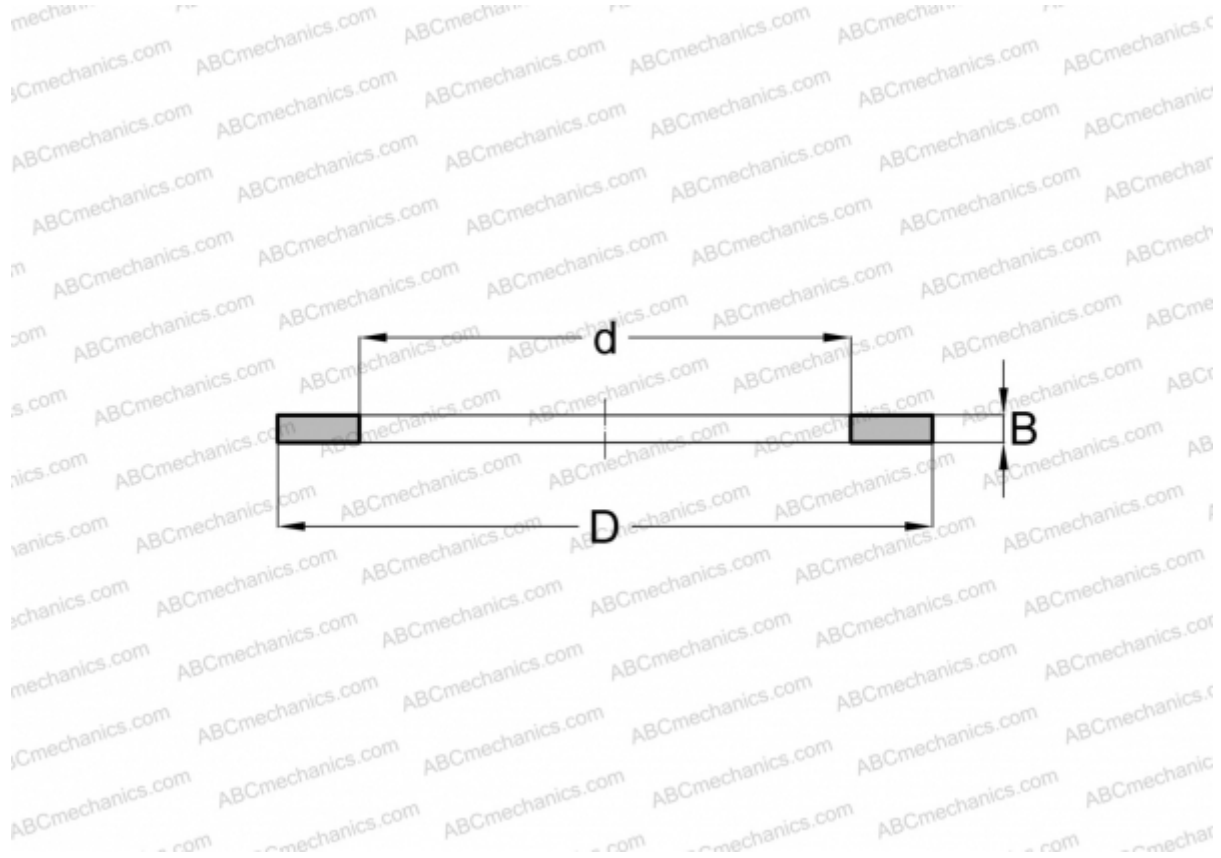

## LS 6085 INA

TYPE: Rolling bearing parts and accessories, Rolling elements, Axial bearing washers, Bearing washers LS, suitable for AXK AND K811..

### Technical specification

#### DIMENSIONS, MM

d	60,000
D	85,000
B	4,750

**WEIGHT, KG** 0,104

**MANUFACTURER** [INA](#)