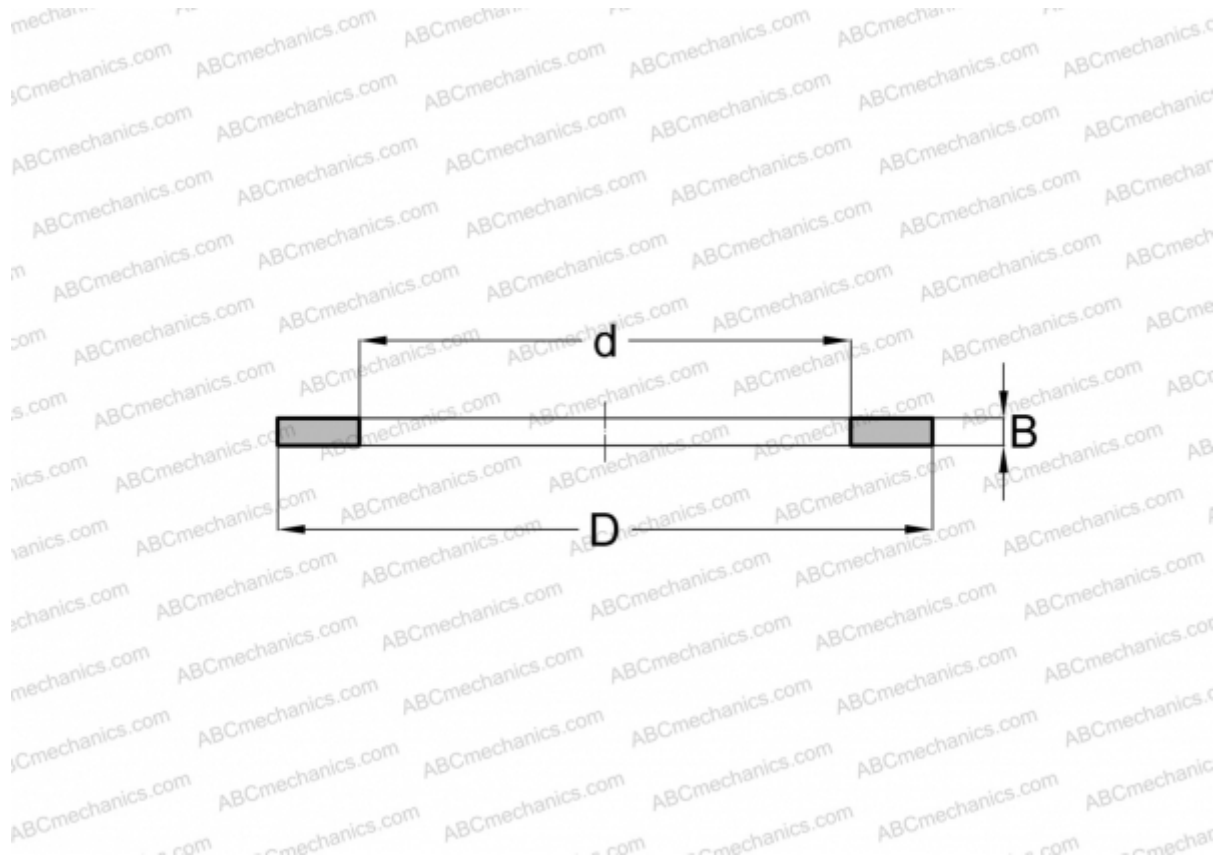

AAS1100/ XWX608504.75 SKF

TYPE: Rolling bearing parts and accessories, Rolling elements, Axial bearing washers, Bearing washers LS, suitable for AXK AND K811..

Technical specification

DIMENSIONS, MM

d	60,000
D	85,000
B	4,750