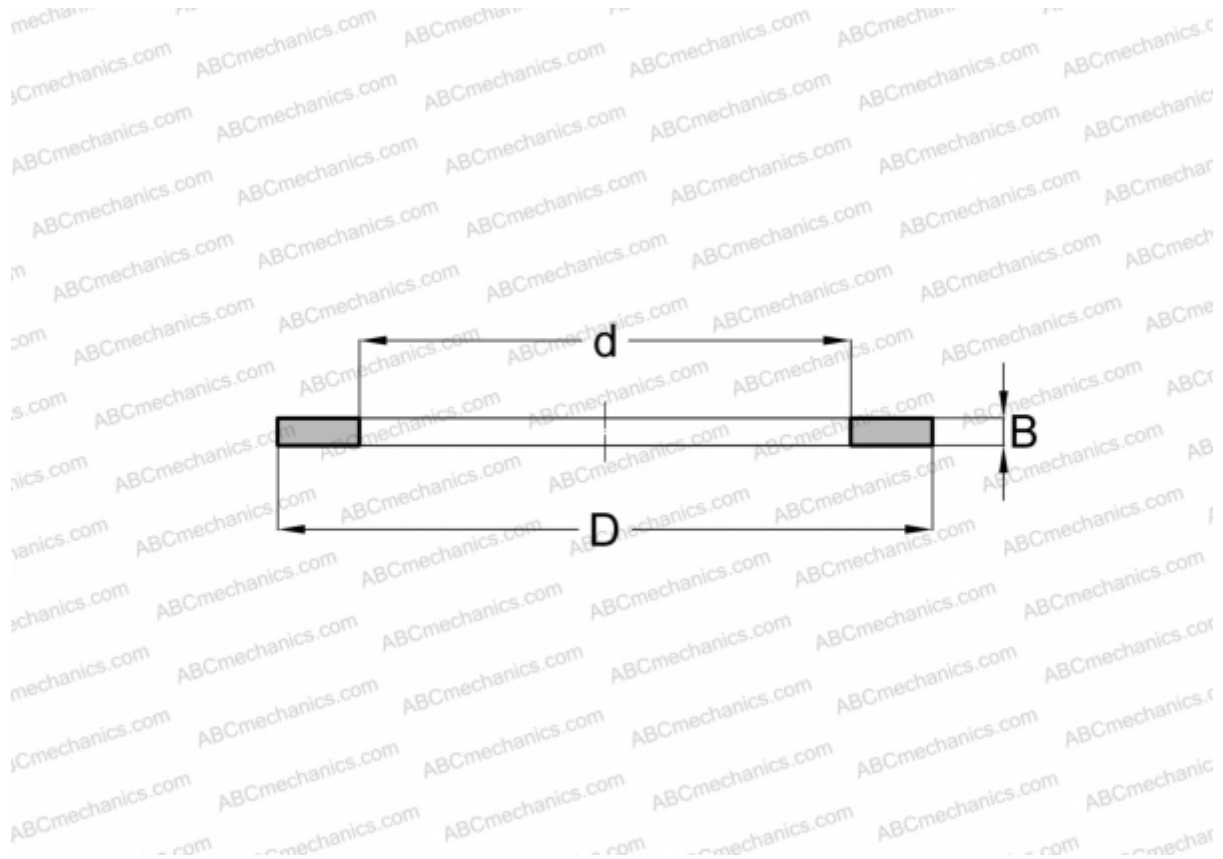

AAS1100/ XWX659005.25 SKF

TYPE: Rolling bearing parts and accessories, Rolling elements, Axial bearing washers, Bearing washers LS, suitable for AXK AND K811..

Technical specification

DIMENSIONS, MM

d	65,000
D	90,000
B	5,250