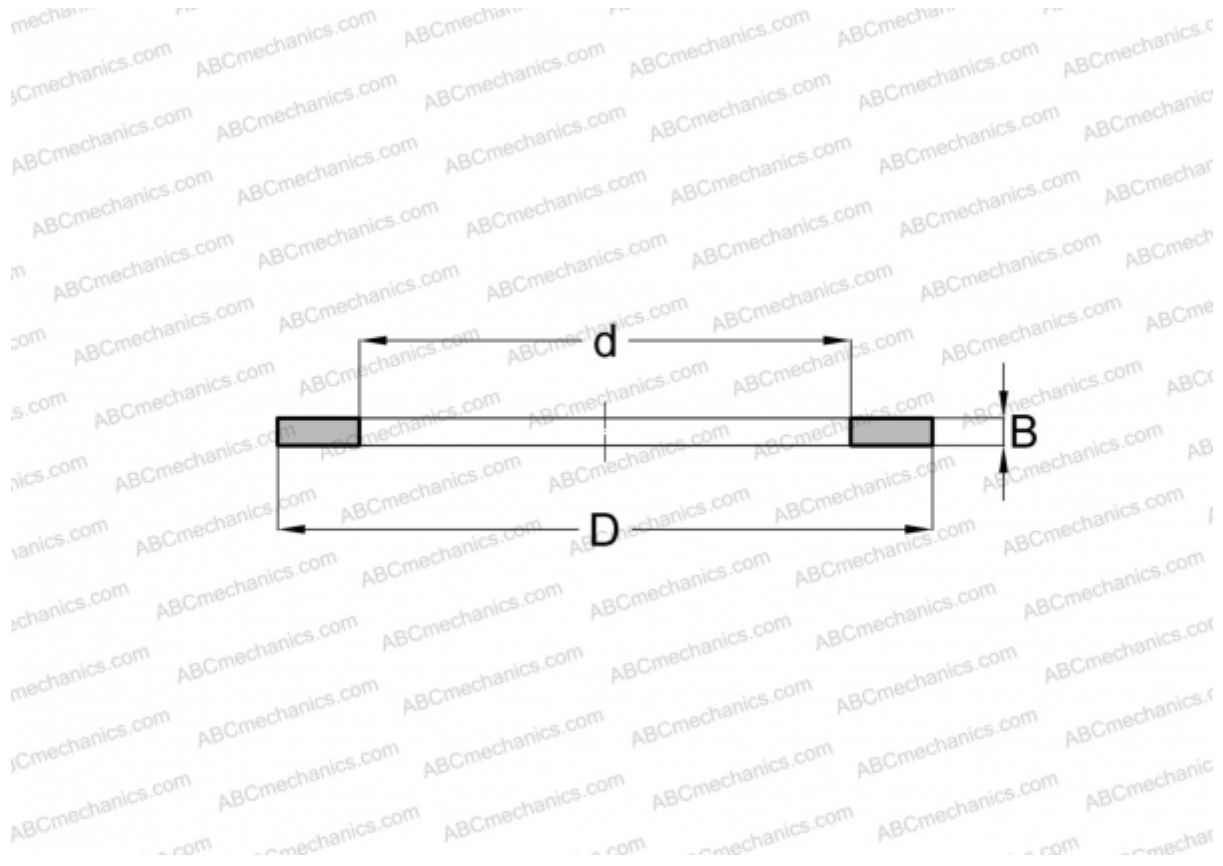

AAS1100/ XWX8511005.75 SKF

TYPE: Rolling bearing parts and accessories, Rolling elements, Axial bearing washers, Bearing washers LS, suitable for AXK AND K811..

Technical specification

DIMENSIONS, MM

d	85,000
D	110,000
B	5,750