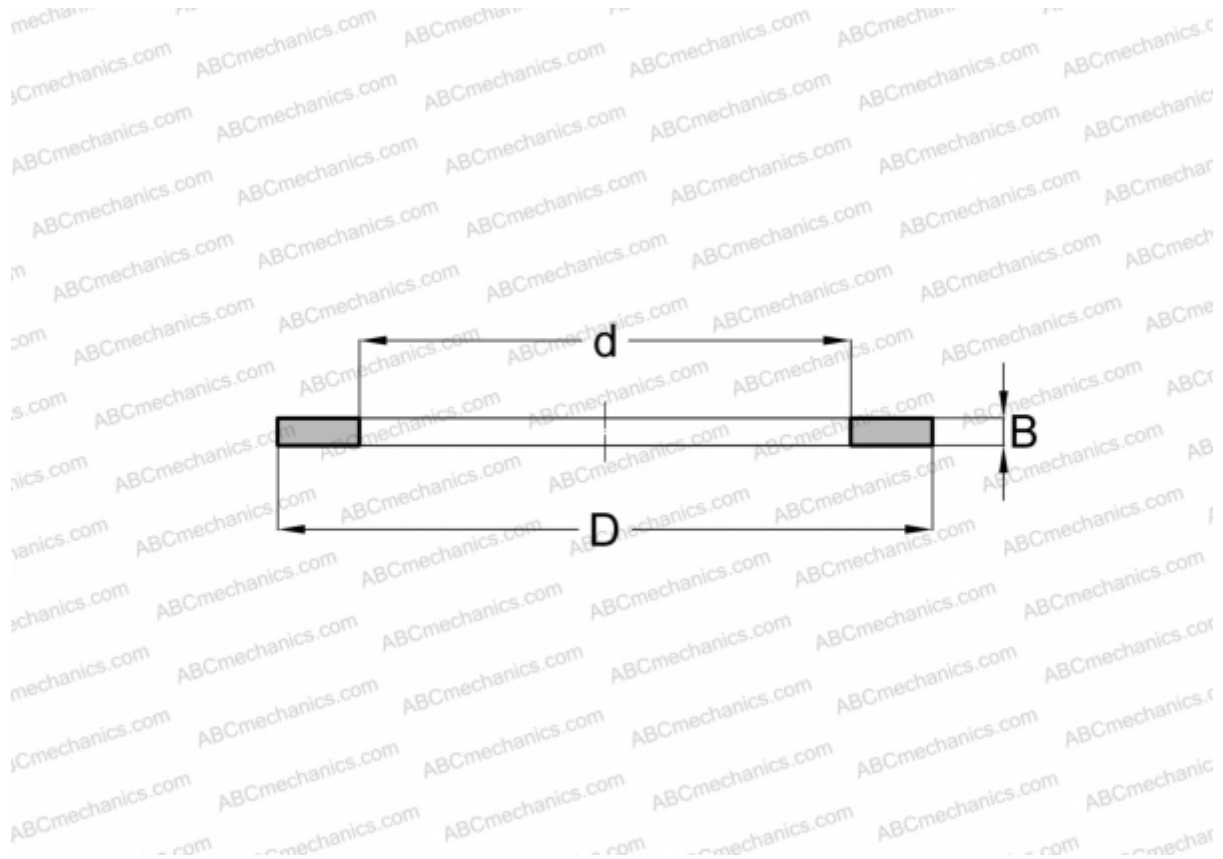

AAS1100/ XWX11014507 SKF

TYPE: Rolling bearing parts and accessories, Rolling elements, Axial bearing washers, Bearing washers LS, suitable for AXK AND K811..

Technical specification

DIMENSIONS, MM

d	110,000
D	145,000
B	7,000

WEIGHT, KG 0,376

MANUFACTURER [SKF](#)

INTERCHANGE

INA	LS 110145
FAG	LS110145
NTN	LS 110145
TORRINGTON	LS 110145