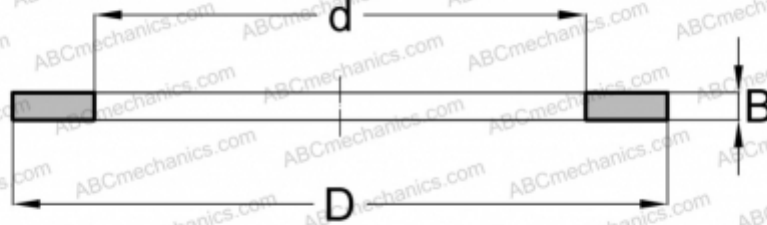

## TWB3244 INA

Axial bearing washer

TYPE: Rolling bearing parts and accessories, Rolling elements, Axial bearing washers, Type TWB (INA), suitable for TC..

### Technical specification

#### DIMENSIONS, MM

d	50,800
D	69,850
B	1,600

**WEIGHT, KG** 0,023

**MANUFACTURER** [INA](#)