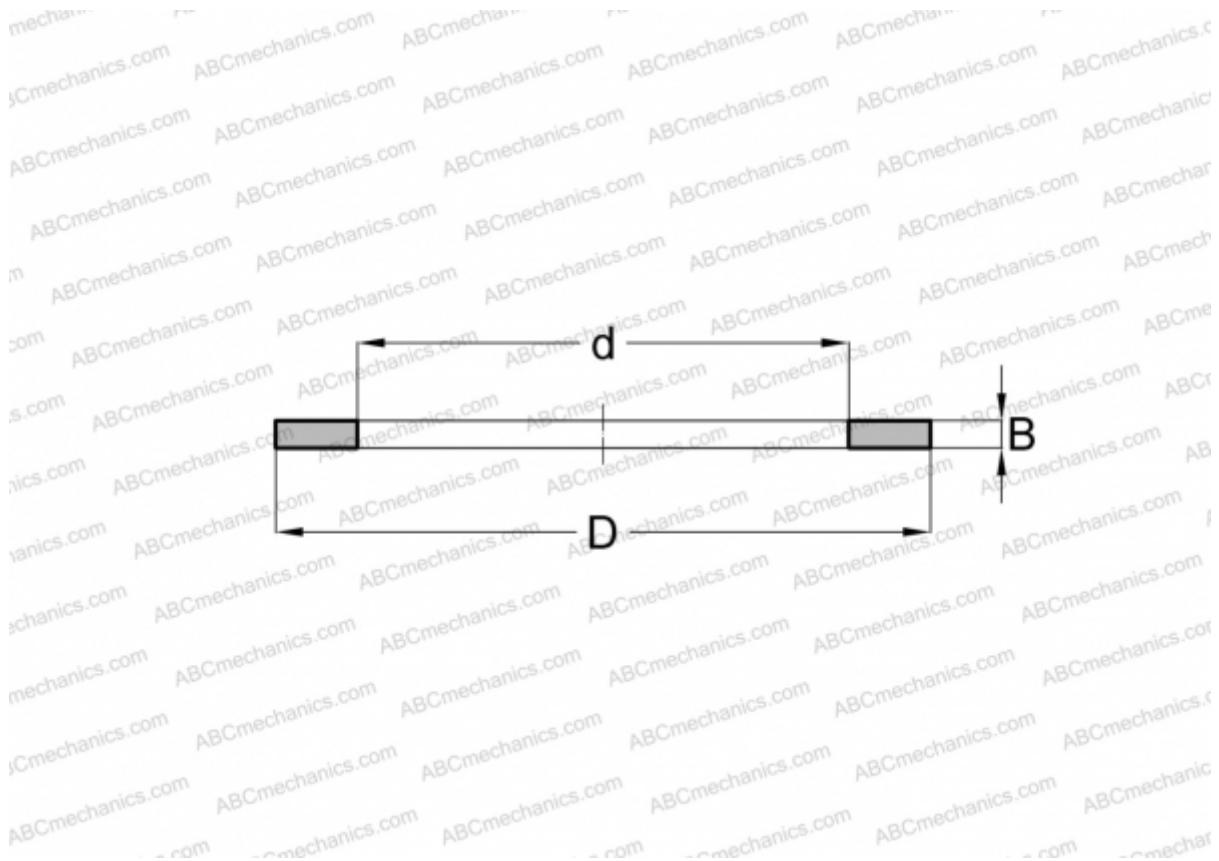

FC67171 INA

Axial bearing washer

TYPE: Rolling bearing parts and accessories, Rolling elements, Axial bearing washers, Series F/FC (INA)

Technical specification

DIMENSIONS, MM

d	20,000
D	35,000
B	2,000

WEIGHT, KG 0,009