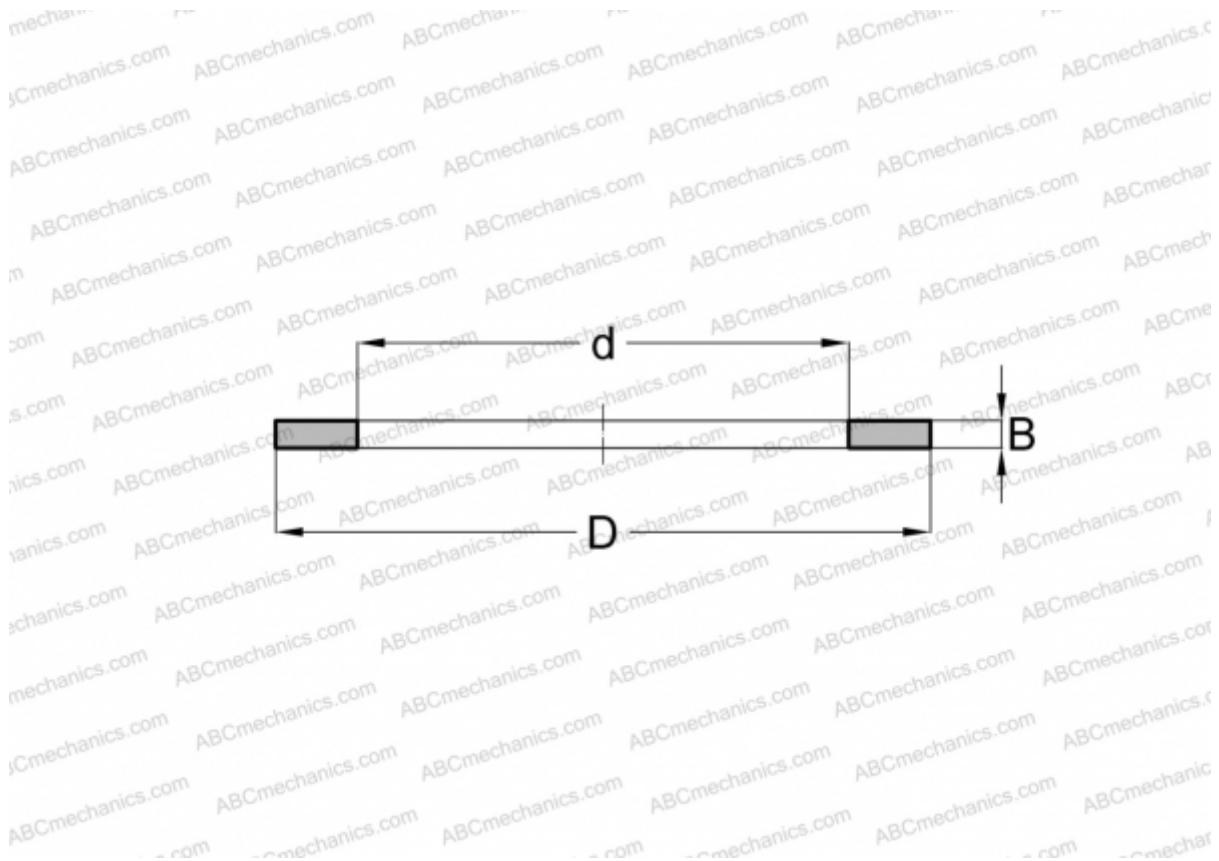

## FC67362 INA

Axial bearing washer

TYPE: Rolling bearing parts and accessories, Rolling elements, Axial bearing washers, Series F/FC (INA)

### Technical specification

#### DIMENSIONS, MM

d	35,056
D	43,950
B	1,050

**WEIGHT, KG** 0,004

**MANUFACTURER** [INA](#)