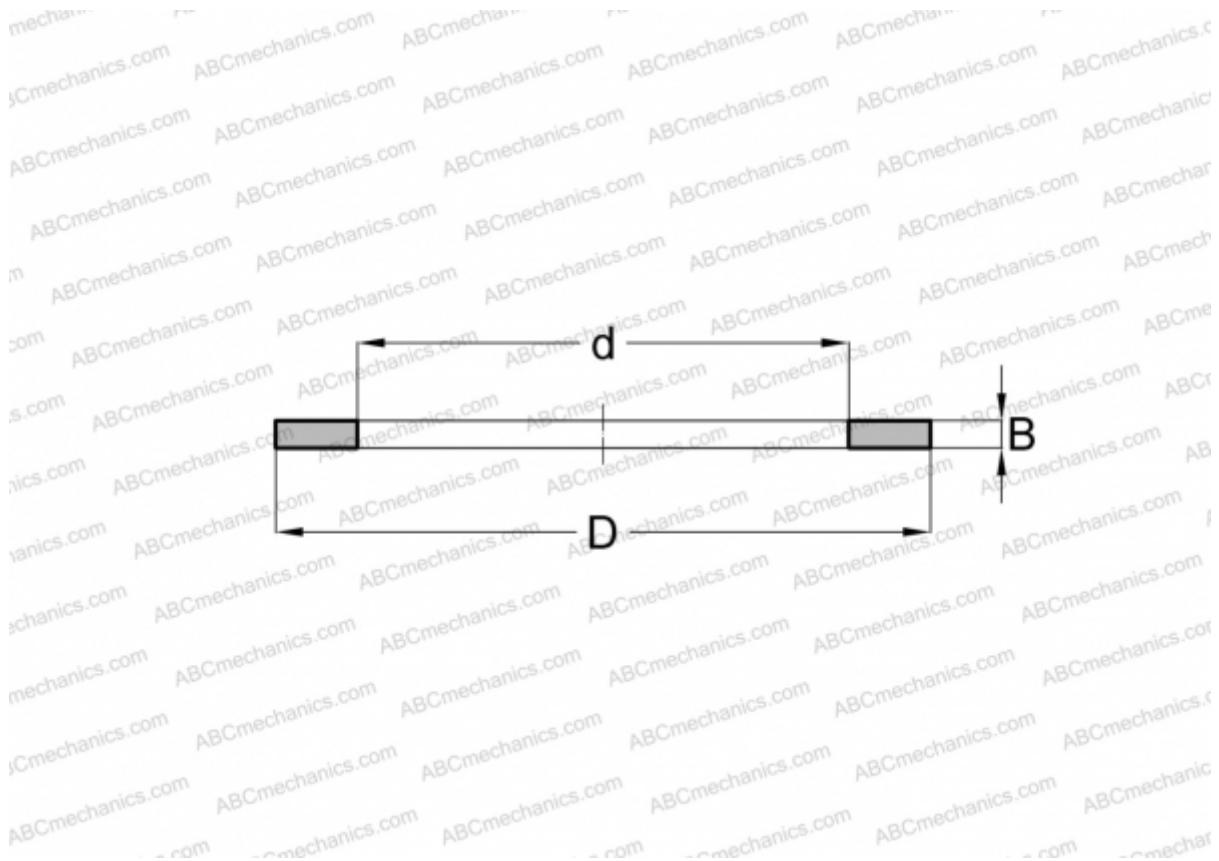

## FC69678.1 INA

Axial bearing washer

TYPE: Rolling bearing parts and accessories, Rolling elements, Axial bearing washers, Series F/FC (INA)

### Technical specification

#### DIMENSIONS, MM

d	36,322
D	50,000
B	3,000

**WEIGHT, KG** 0,021

**MANUFACTURER** [INA](#)