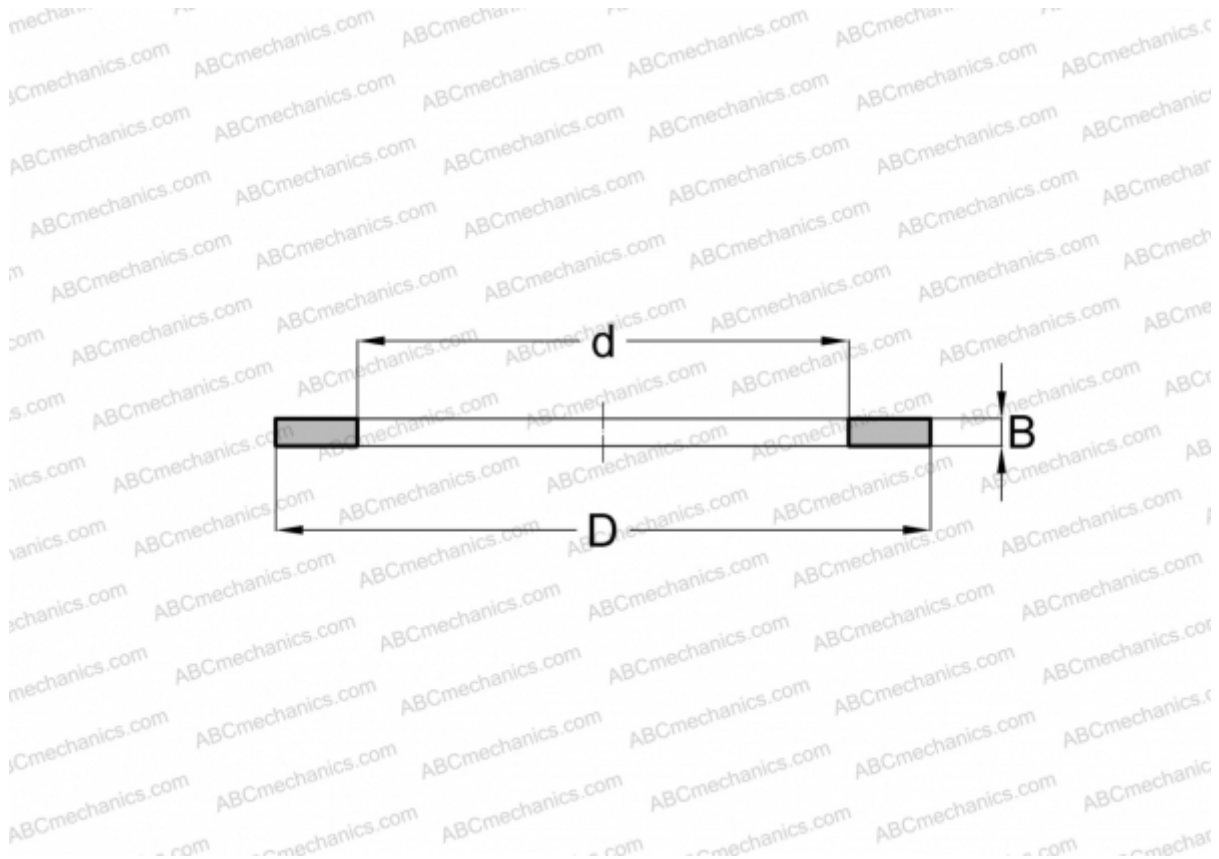

## FC66560 INA

Axial bearing washer

TYPE: Rolling bearing parts and accessories, Rolling elements, Axial bearing washers, Series F/FC (INA)

### Technical specification

#### DIMENSIONS, MM

d	38,100
D	58,547
B	2,410

**WEIGHT, KG** 0,029

**MANUFACTURER** [INA](#)