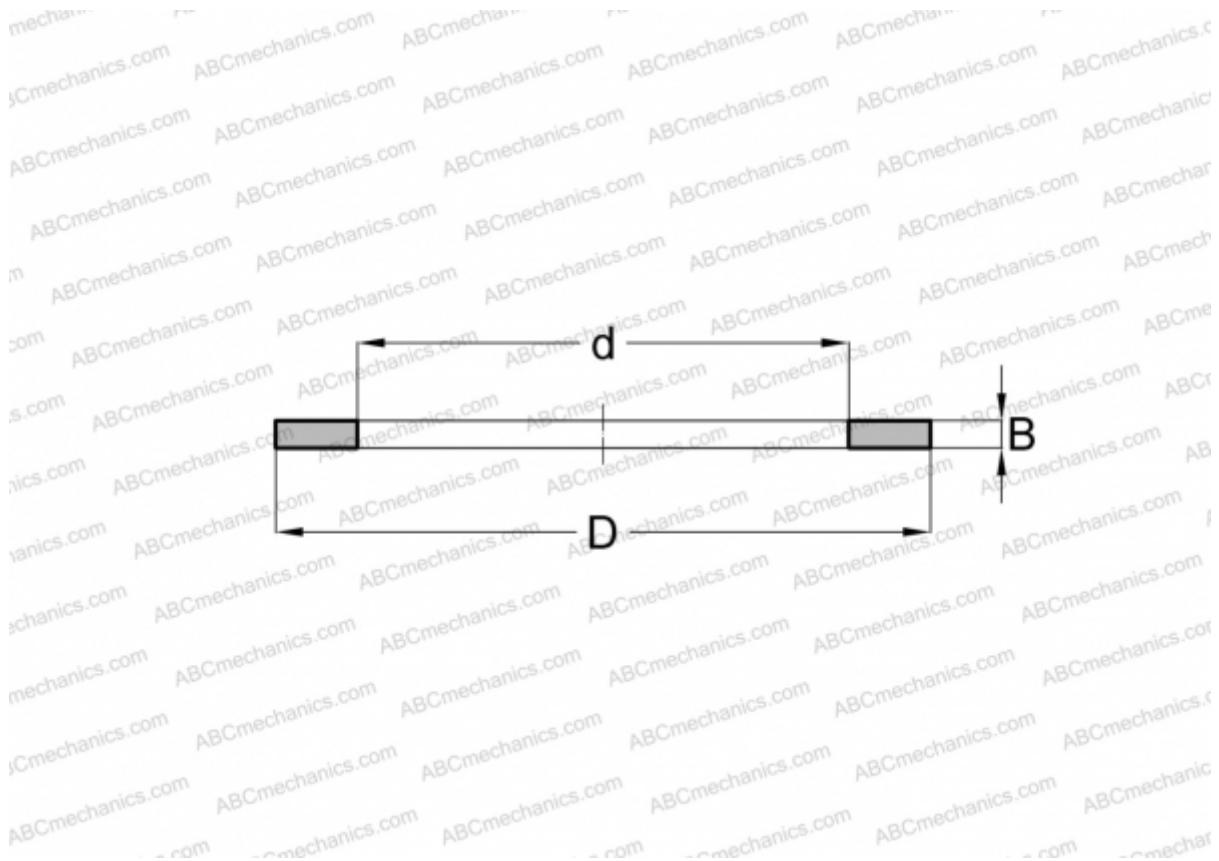

F-390079 INA

Axial bearing washer

TYPE: Rolling bearing parts and accessories, Rolling elements, Axial bearing washers, Series F/FC (INA)

Technical specification

DIMENSIONS, MM

d	44,450
D	63,500
B	0,810

WEIGHT, KG 0,009