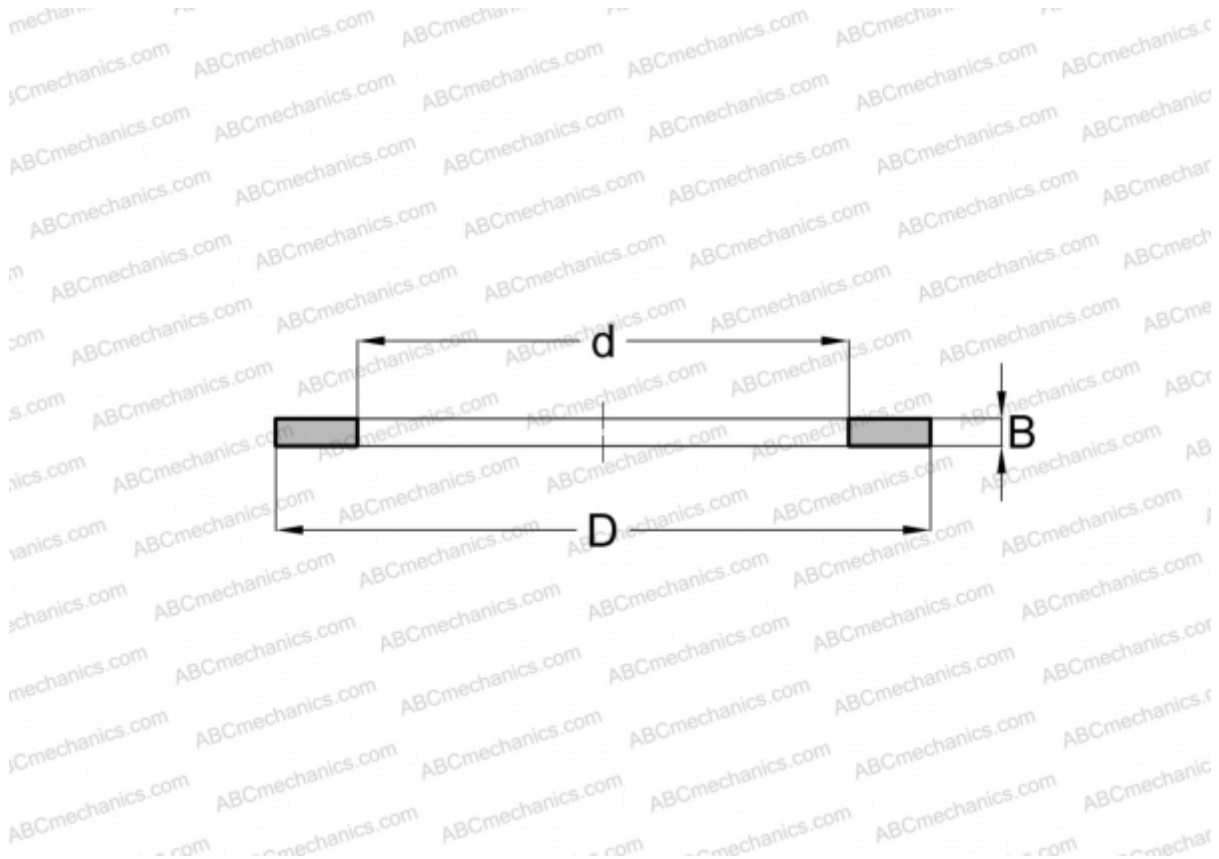

## FC68399F INA

Axial bearing washer

TYPE: Rolling bearing parts and accessories, Rolling elements, Axial bearing washers, Series F/FC (INA)

### Technical specification

#### DIMENSIONS, MM

d	78,100
D	97,350
B	1,890

**WEIGHT, KG** 0,038

**MANUFACTURER** [INA](#)