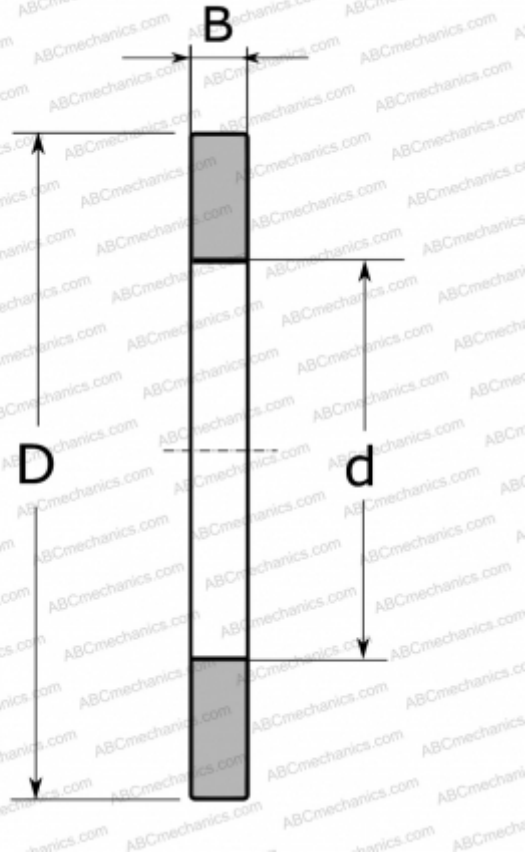

## FTRE-1730 NSK

Axial bearing washer

TYPE: Rolling bearing parts and accessories, Rolling elements, Axial bearing washers, Type FTRE (NSK), suitable for FNTA..

### Technical specification

#### DIMENSIONS, MM

d	17,000
D	30,000
B	2,500