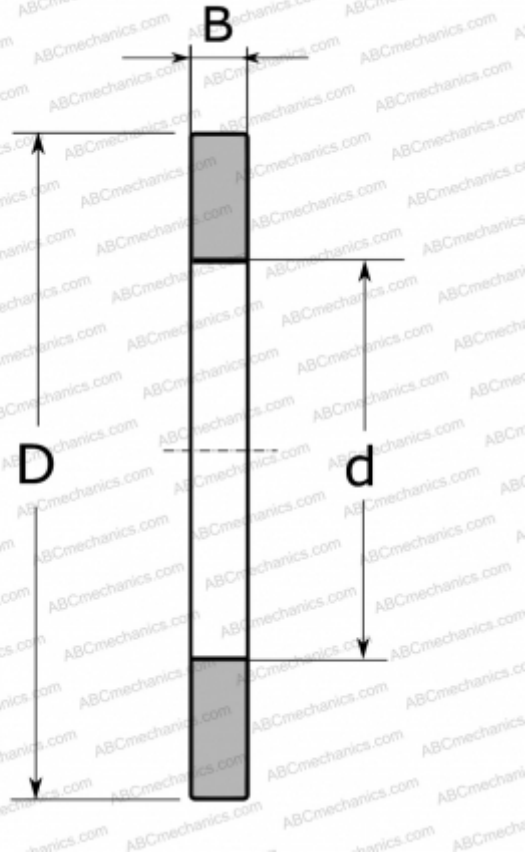

FTRE-2035 NSK

Axial bearing washer

TYPE: Rolling bearing parts and accessories, Rolling elements, Axial bearing washers, Type FTRE (NSK), suitable for FNTA..

Technical specification

DIMENSIONS, MM

d	20,000
D	35,000
B	2,500