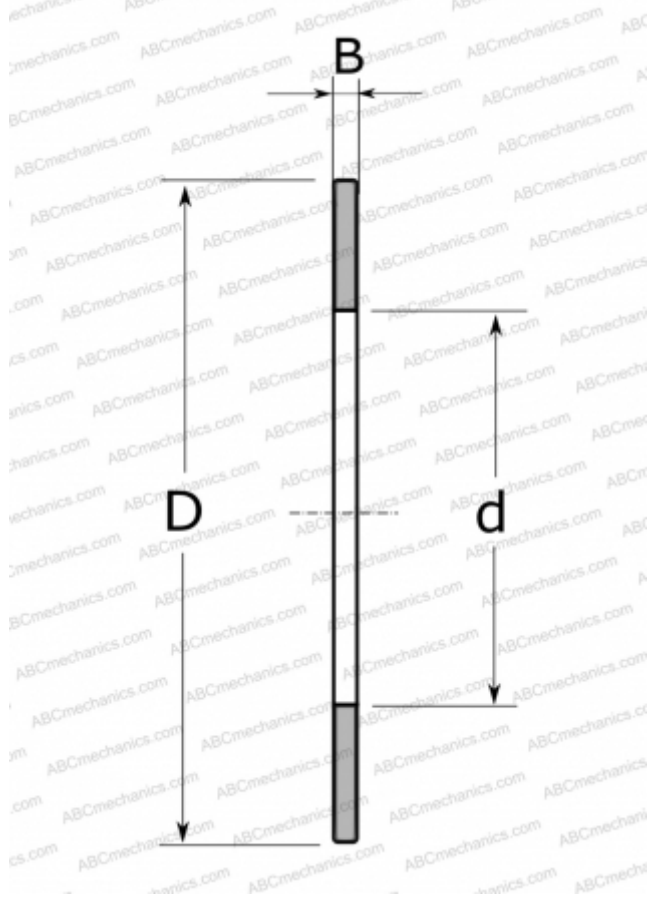

TRA-411 NSK

Axial bearing washer

TYPE: Rolling bearing parts and accessories, Rolling elements, Axial bearing washers, Type TRA (NSK), suitable for NTA, NTC..., inch size

Technical specification

DIMENSIONS, MM

d	6,350
D	17,450
B	0,800

WEIGHT, KG

0,001

MANUFACTURER

[NSK](#)

ASSOCIATED PRODUCTS

NTA-411