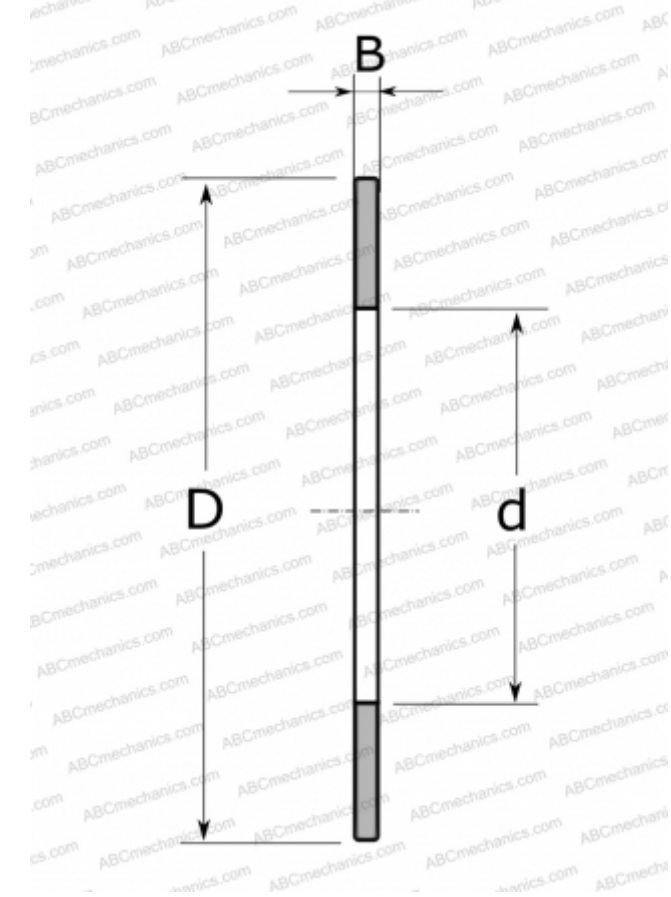

TRA-613 NSK

Axial bearing washer

TYPE: Rolling bearing parts and accessories, Rolling elements, Axial bearing washers, Type TRA (NSK), suitable for NTA, NTC..., inch size

Technical specification

DIMENSIONS, MM

d	9,525
D	20,625
B	0,800

WEIGHT, KG

0,001

MANUFACTURER

[NSK](#)

ASSOCIATED PRODUCTS

NTA-613