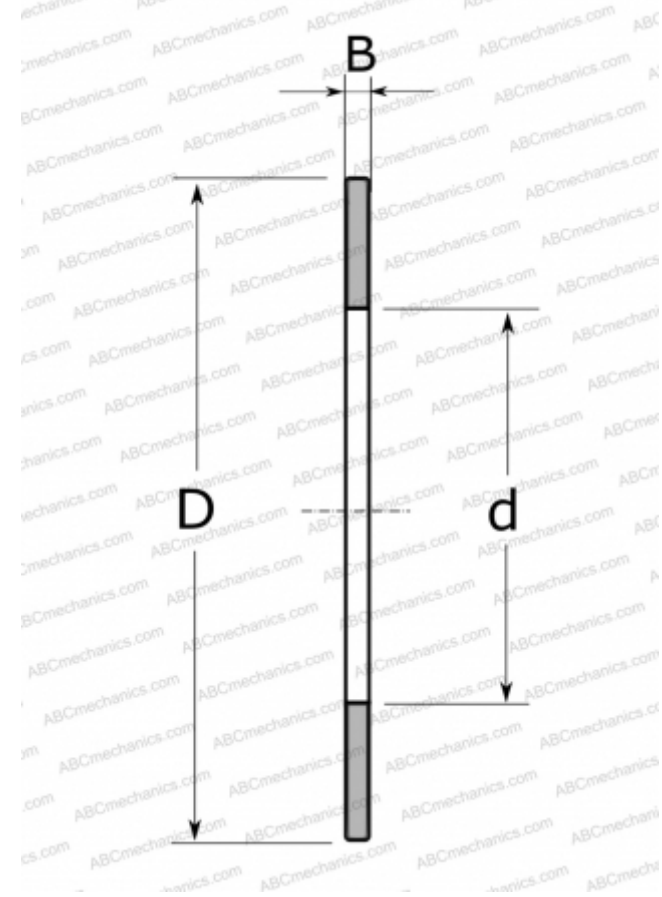

TRA-815 NSK

Axial bearing washer

TYPE: Rolling bearing parts and accessories, Rolling elements, Axial bearing washers, Type TRA (NSK), suitable for NTA, NTC..., inch size

Technical specification

DIMENSIONS, MM

d	12,700
D	23,800
B	0,800

WEIGHT, KG

0,002

MANUFACTURER

[NSK](#)

ASSOCIATED PRODUCTS

NTA-815