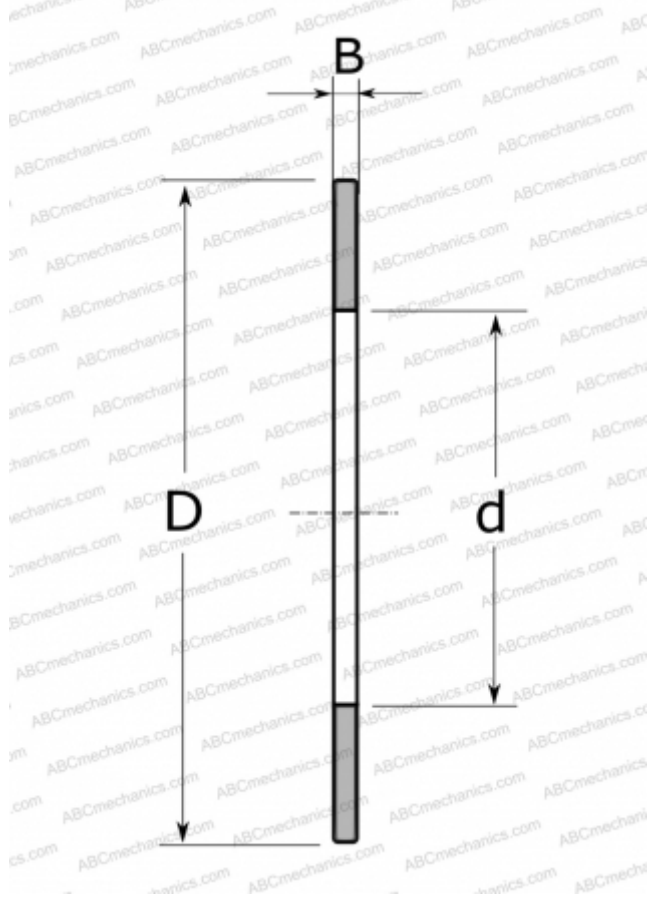

## TRA-1423 NSK

Axial bearing washer

TYPE: Rolling bearing parts and accessories, Rolling elements, Axial bearing washers, Type TRA (NSK), suitable for NTA, NTC..., inch size

### Technical specification

#### DIMENSIONS, MM

d	22,225
D	36,500
B	0,800

#### WEIGHT, KG

0,004