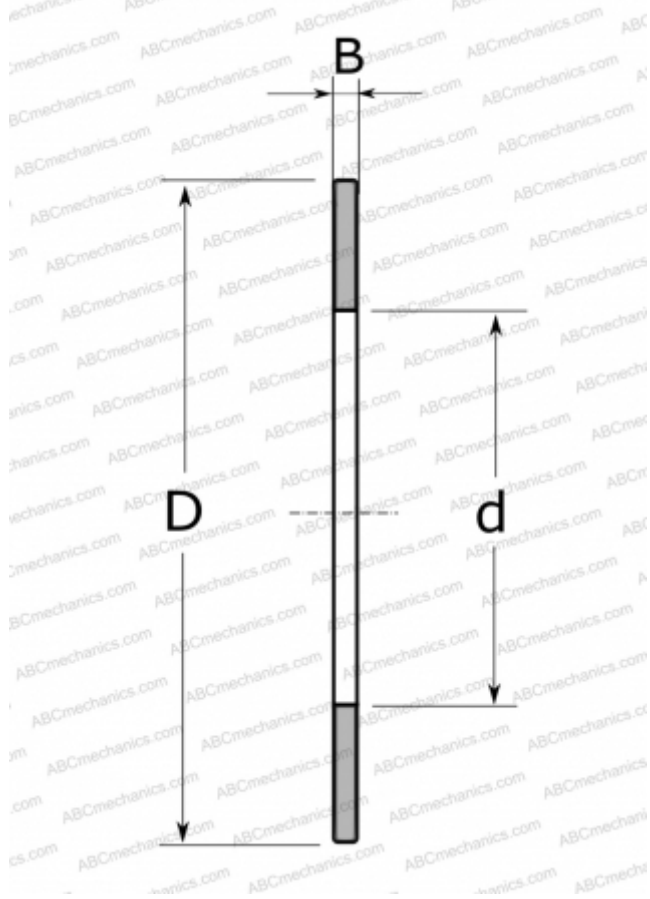

## TRA-1625 NSK

Axial bearing washer

TYPE: Rolling bearing parts and accessories, Rolling elements, Axial bearing washers, Type TRA (NSK), suitable for NTA, NTC..., inch size

### Technical specification

#### DIMENSIONS, MM

d	25,400
D	39,675
B	0,800

#### WEIGHT, KG

0,005