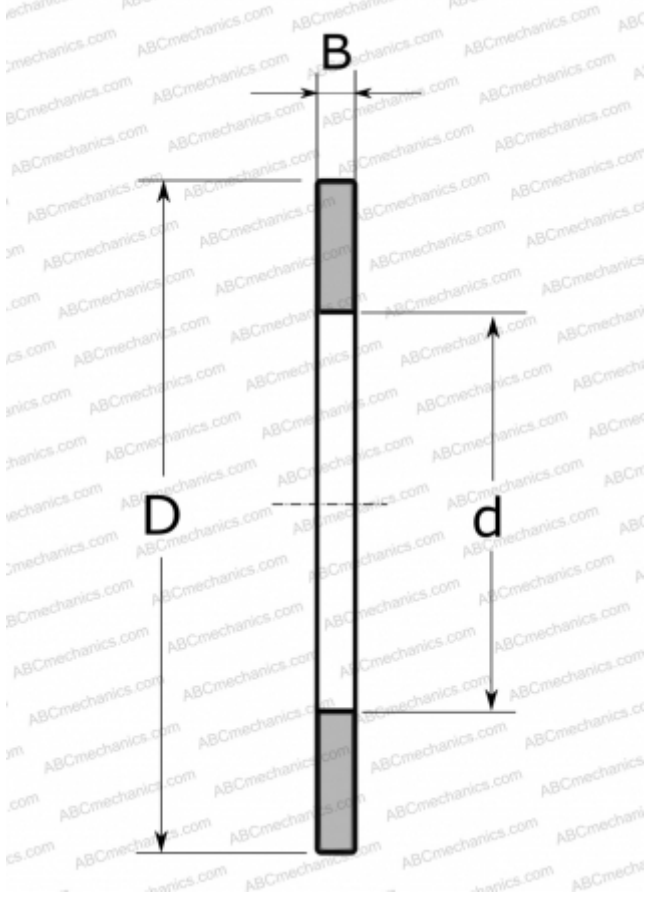

TRC-1423 NSK

Axial bearing washer

TYPE: Rolling bearing parts and accessories, Rolling elements, Axial bearing washers, Type TRC (NSK), suitable for NTA, NTC..., inch size

Technical specification

DIMENSIONS, MM

d	22,225
D	36,500
B	2,400

MANUFACTURER

[NSK](#)

ASSOCIATED PRODUCTS

NTA-1423