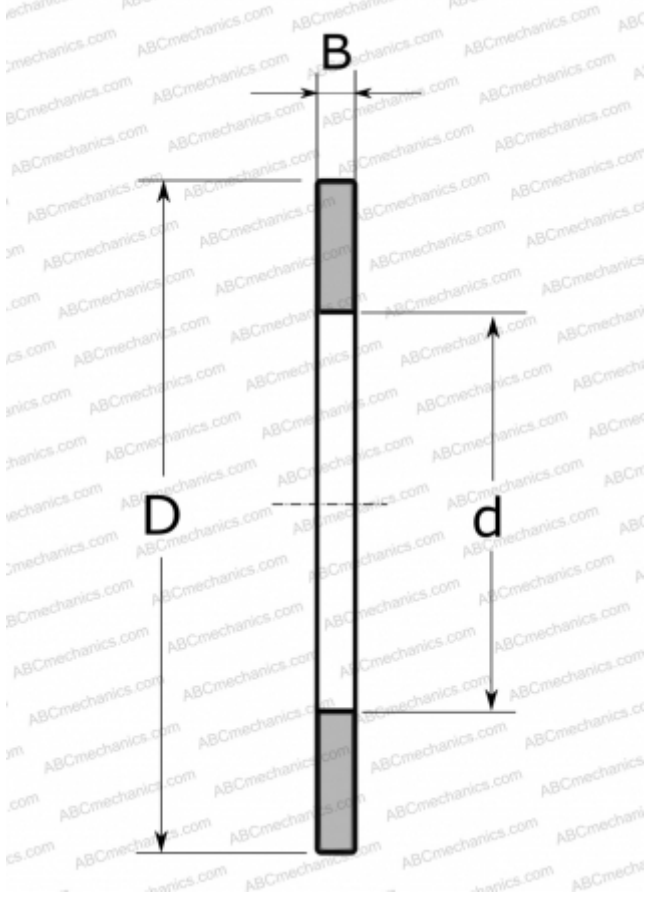

TRC-2233 NSK

Axial bearing washer

TYPE: Rolling bearing parts and accessories, Rolling elements, Axial bearing washers, Type TRC (NSK), suitable for NTA, NTC..., inch size

Technical specification

DIMENSIONS, MM

d	34,925
D	52,375
B	2,400

MANUFACTURER

[NSK](#)

ASSOCIATED PRODUCTS

NTA-2233