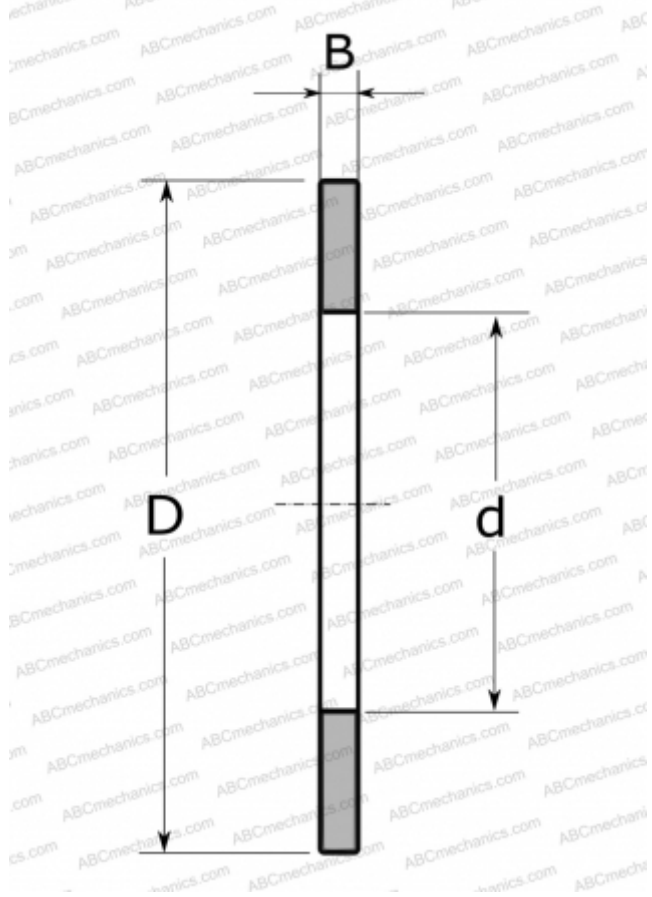

## TRC-4052 NSK

Axial bearing washer

TYPE: Rolling bearing parts and accessories, Rolling elements, Axial bearing washers, Type TRC (NSK), suitable for NTA, NTC..., inch size

### Technical specification

#### DIMENSIONS, MM

d	63,500
D	82,550
B	2,400