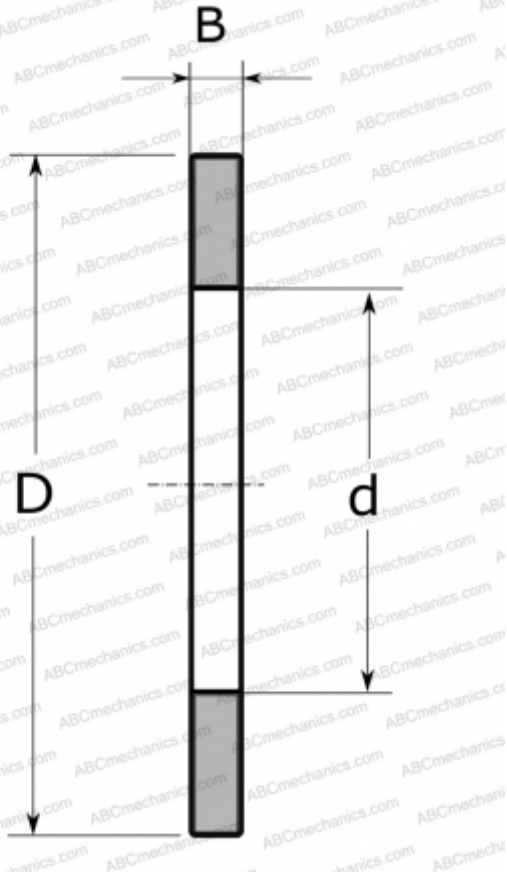

TRD-1220 NSK

Axial bearing washer

TYPE: Rolling bearing parts and accessories, Rolling elements, Axial bearing washers, Type TRD (NSK), suitable for NTA, NTC..., inch size

Technical specification

DIMENSIONS, MM

d	19,050
D	31,750
B	3,200

MANUFACTURER

[NSK](#)

ASSOCIATED PRODUCTS

NTA-1220