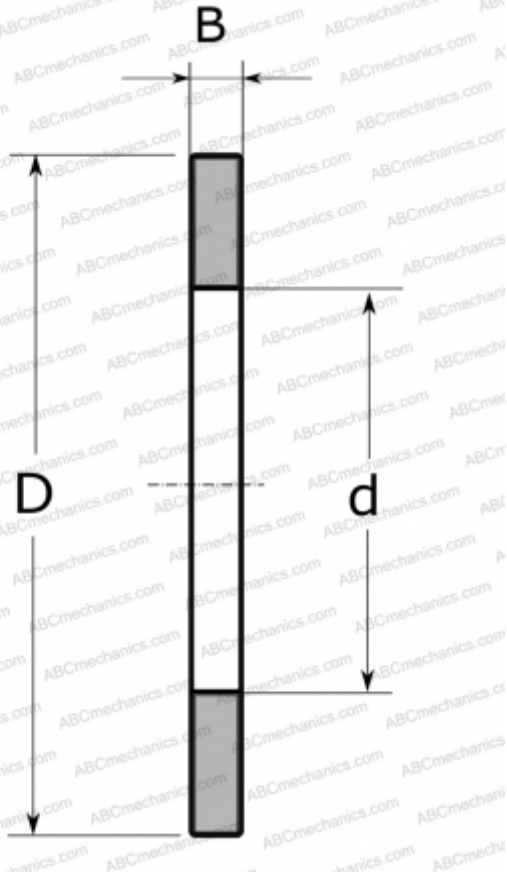

TRD-2435 NSK

Axial bearing washer

TYPE: Rolling bearing parts and accessories, Rolling elements, Axial bearing washers, Type TRD (NSK), suitable for NTA, NTC..., inch size

Technical specification

DIMENSIONS, MM

d	38,100
D	55,550
B	3,200

MANUFACTURER

[NSK](#)

ASSOCIATED PRODUCTS

NTA-2435