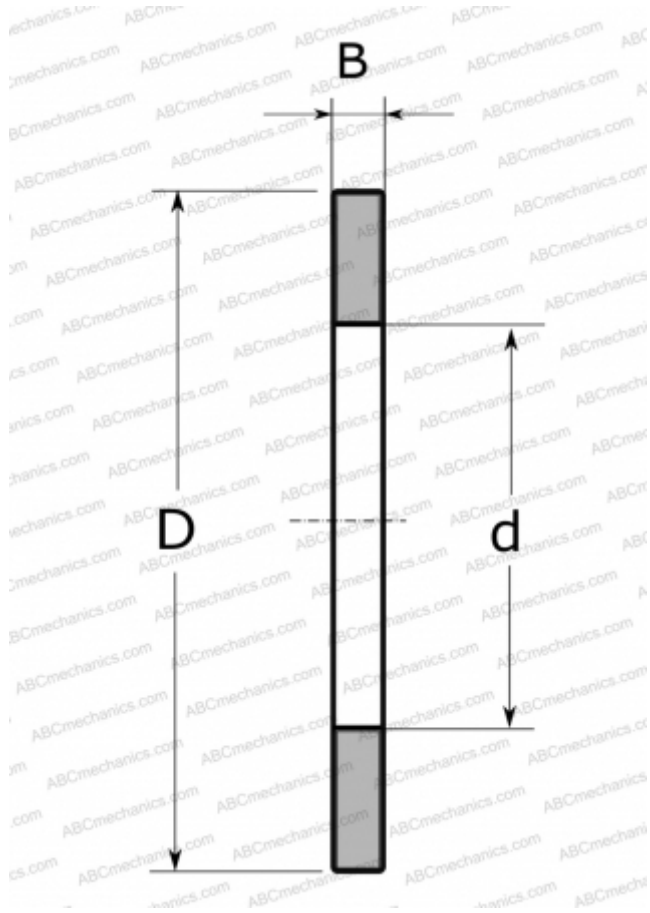

## TRD-4458 NSK

Axial bearing washer

TYPE: Rolling bearing parts and accessories, Rolling elements, Axial bearing washers, Type TRD (NSK), suitable for NTA, NTC..., inch size

### Technical specification

#### DIMENSIONS, MM

d	69,850
D	92,075
B	3,200