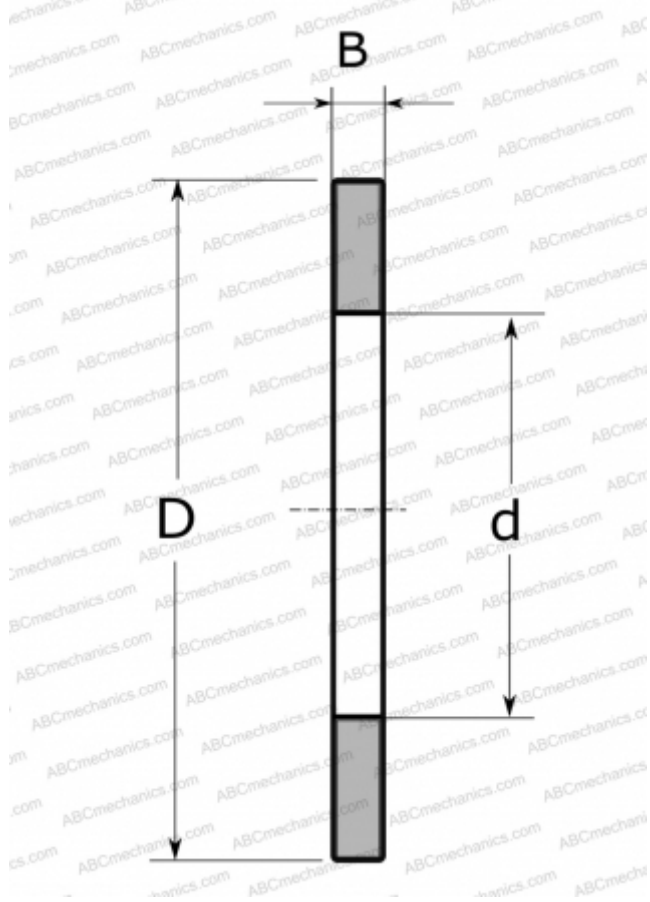

## TRD-4860 NSK

Axial bearing washer

TYPE: Rolling bearing parts and accessories, Rolling elements, Axial bearing washers, Type TRD (NSK), suitable for NTA, NTC..., inch size

### Technical specification

#### DIMENSIONS, MM

d	76,200
D	95,250
B	3,200