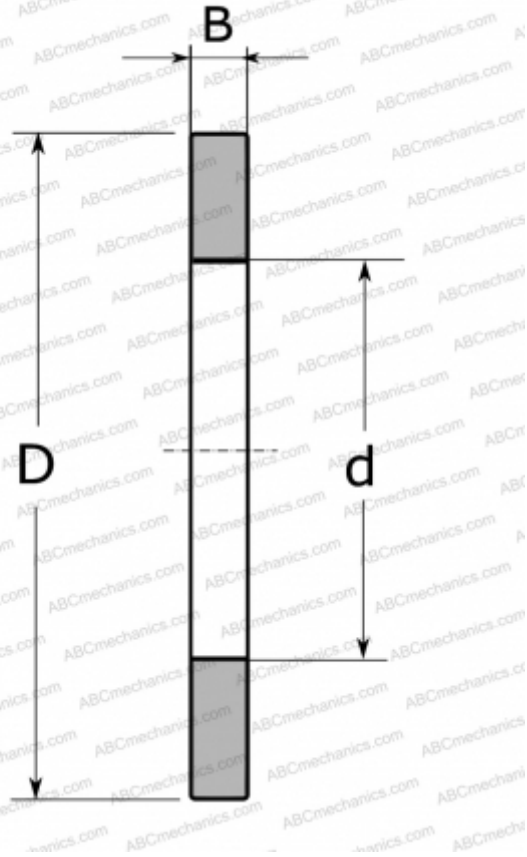

TRE-1220 NSK

Axial bearing washer

TYPE: Rolling bearing parts and accessories, Rolling elements, Axial bearing washers, Type TRE (NSK), suitable for NTA, NTC..., inch size

Technical specification

DIMENSIONS, MM