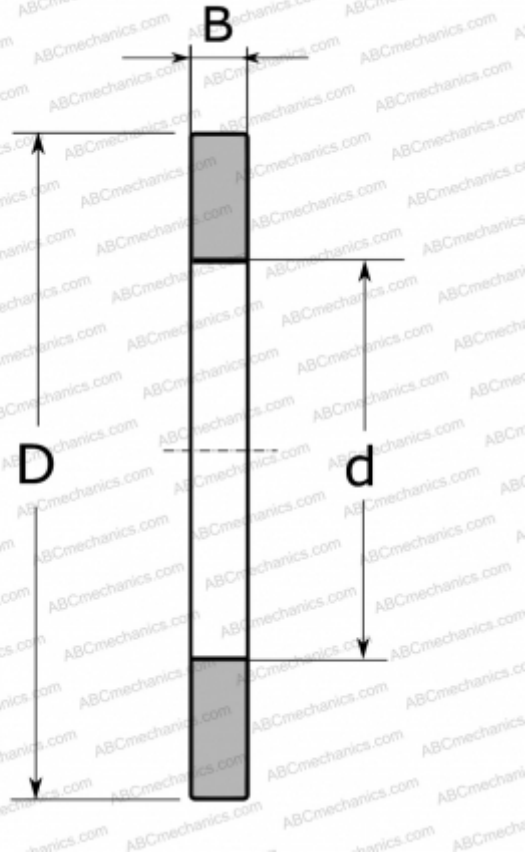

## TRE-1625 NSK

Axial bearing washer

TYPE: Rolling bearing parts and accessories, Rolling elements, Axial bearing washers, Type TRE (NSK), suitable for NTA, NTC..., inch size

### Technical specification

#### DIMENSIONS, MM

d	25,400
D	39,675
B	4,000