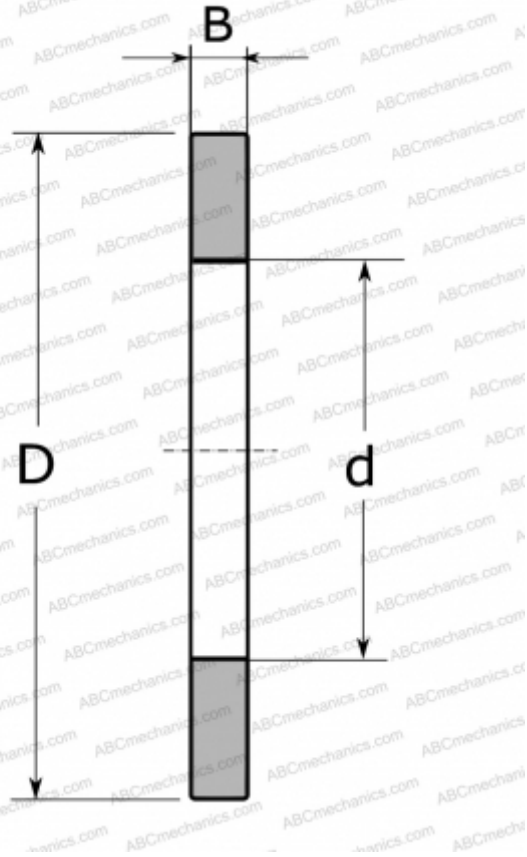

TRE-2233 NSK

Axial bearing washer

TYPE: Rolling bearing parts and accessories, Rolling elements, Axial bearing washers, Type TRE (NSK), suitable for NTA, NTC..., inch size

Technical specification

DIMENSIONS, MM