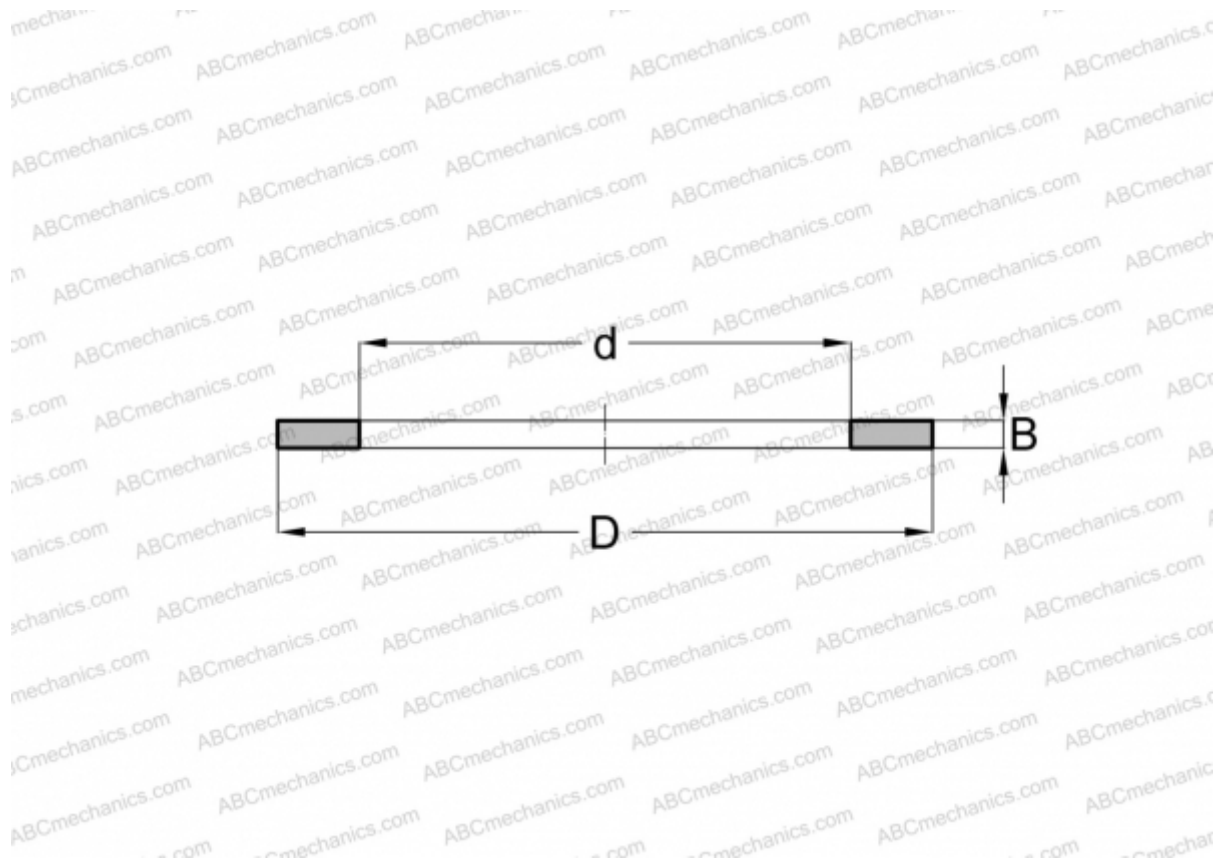

F-87606 INA

Axial bearing washer

TYPE: Rolling bearing parts and accessories, Rolling elements, Special axial bearing washers, Series F (INA)

Technical specification

DIMENSIONS, MM

d	43,500
D	49,500
B	3,250

WEIGHT, KG 0,011

MANUFACTURER [INA](#)