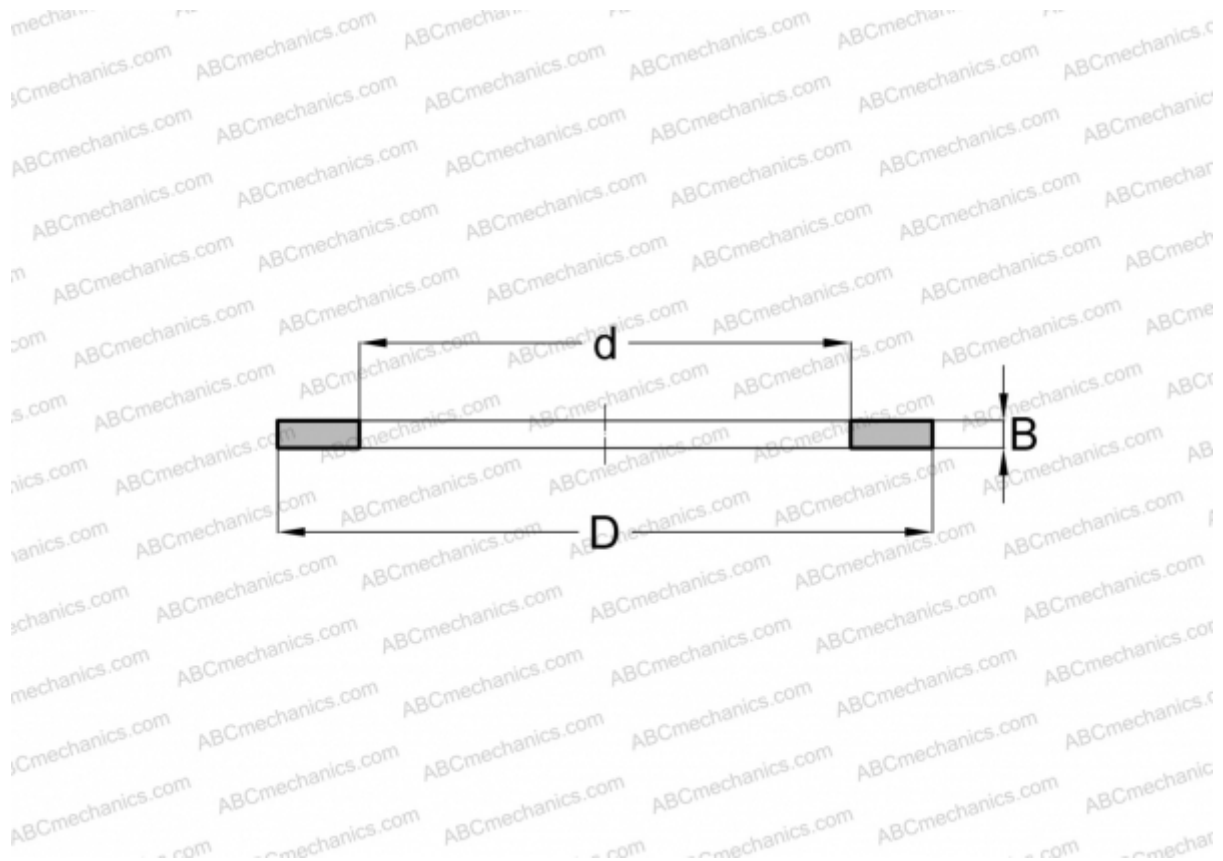

## F-90401 INA

Axial bearing washer

TYPE: Rolling bearing parts and accessories, Rolling elements, Special axial bearing washers, Series F (INA)

### Technical specification

#### DIMENSIONS, MM

d	120,000
D	132,800
B	2,650

**WEIGHT, KG** 0,050

**MANUFACTURER** [INA](#)