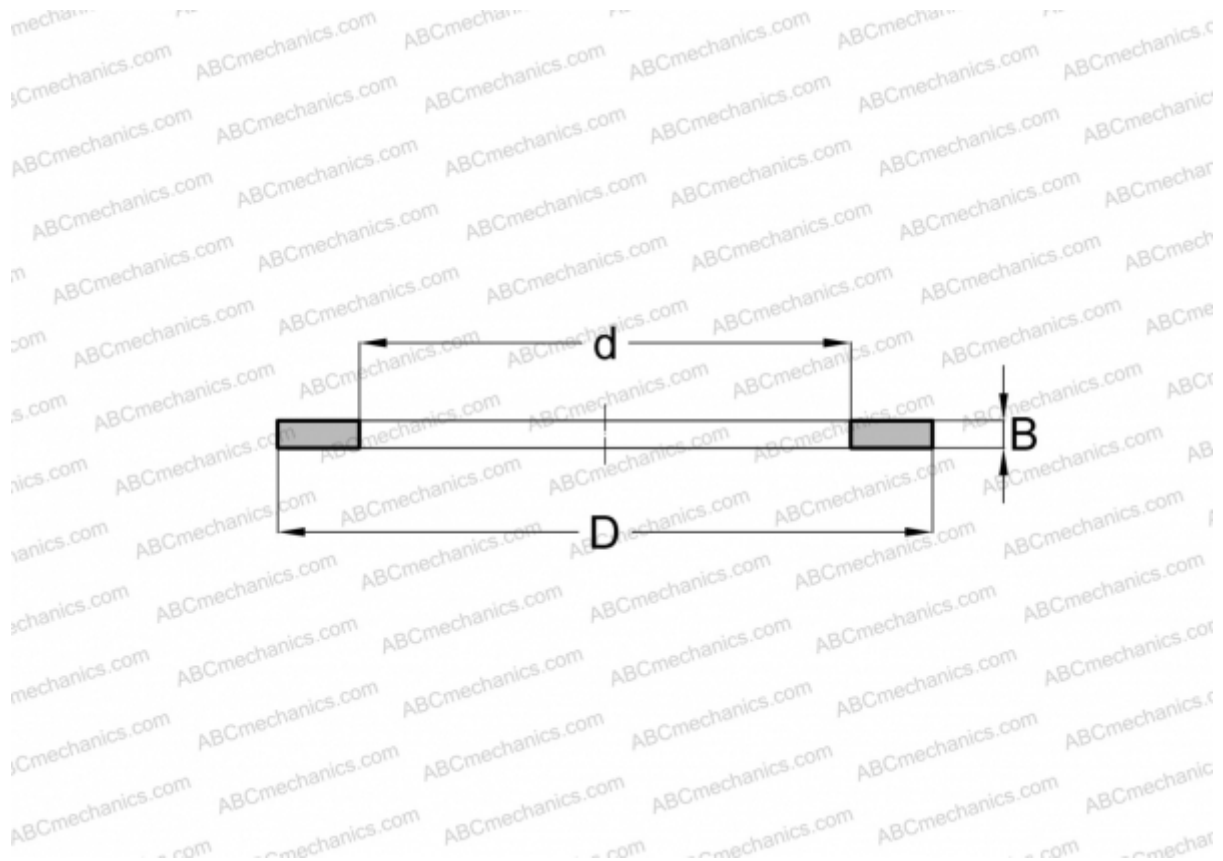

F-92066 INA

Axial bearing washer

TYPE: Rolling bearing parts and accessories, Rolling elements, Special axial bearing washers, Series F (INA)

Technical specification

DIMENSIONS, MM

d	105,000
D	115,600
B	5,700

WEIGHT, KG 0,082

MANUFACTURER [INA](#)