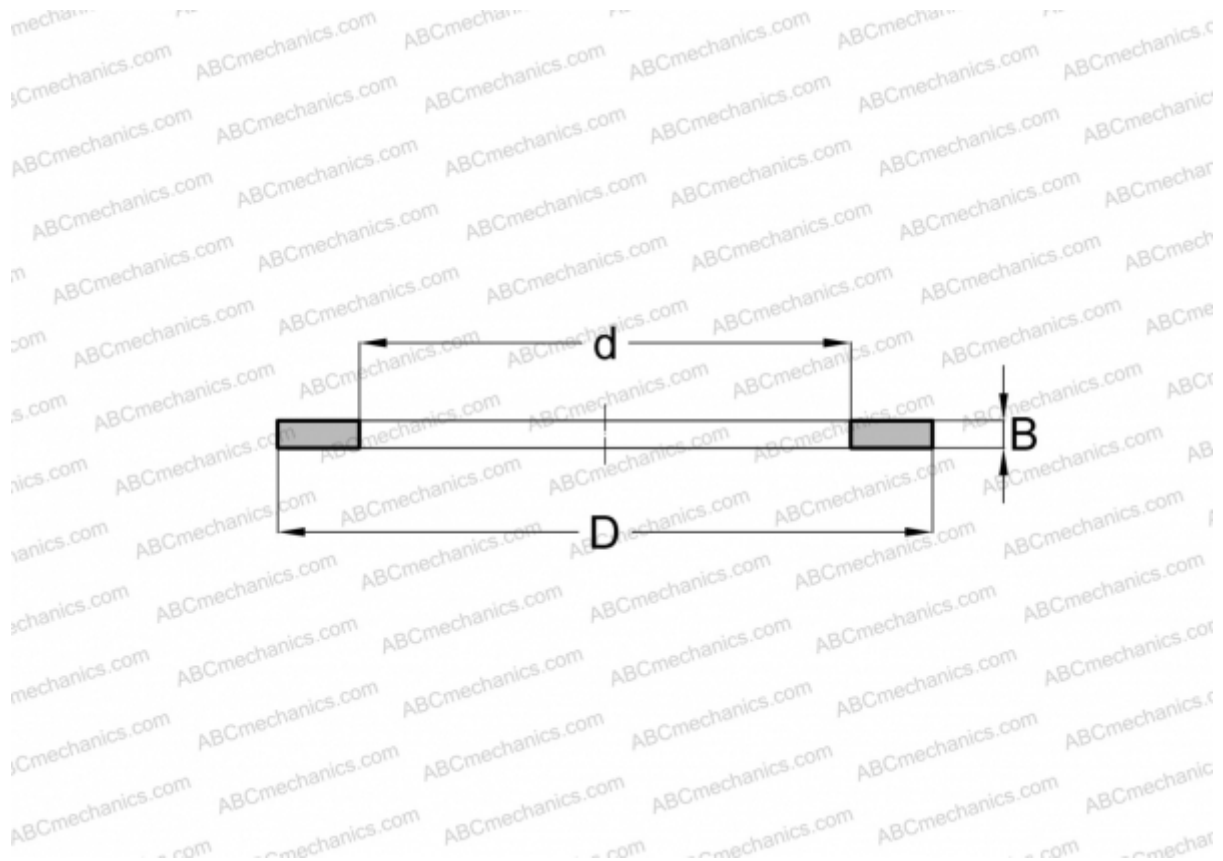

## F-92069 INA

Axial bearing washer

TYPE: Rolling bearing parts and accessories, Rolling elements, Special axial bearing washers, Series F (INA)

### Technical specification

#### DIMENSIONS, MM

d	132,000
D	143,000
B	5,200

**WEIGHT, KG** 0,100

**MANUFACTURER** [INA](#)