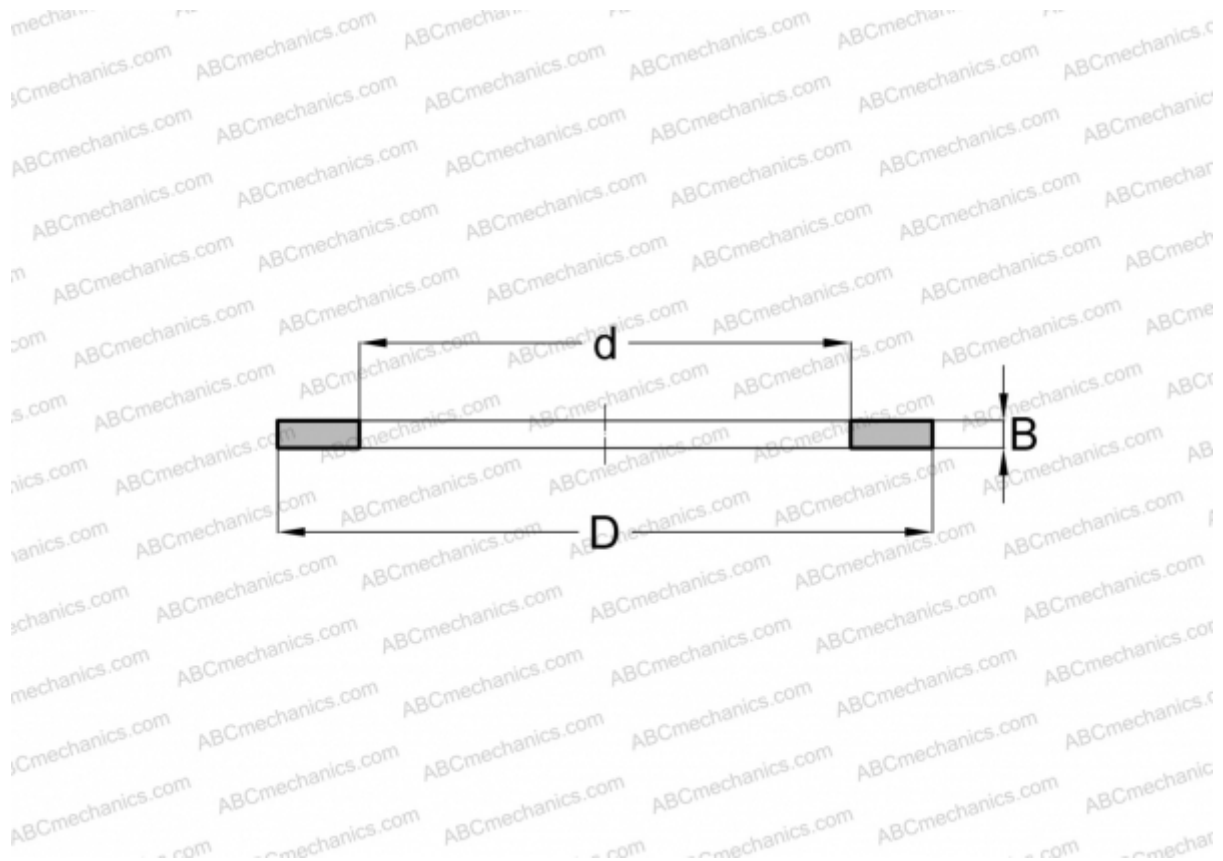

F-92071 INA

Axial bearing washer

TYPE: Rolling bearing parts and accessories, Rolling elements, Special axial bearing washers, Series F (INA)

Technical specification

DIMENSIONS, MM

| | |
|---|---------|
| d | 151,000 |
| D | 163,000 |
| B | 5,700 |

WEIGHT, KG 0,132

MANUFACTURER [INA](#)