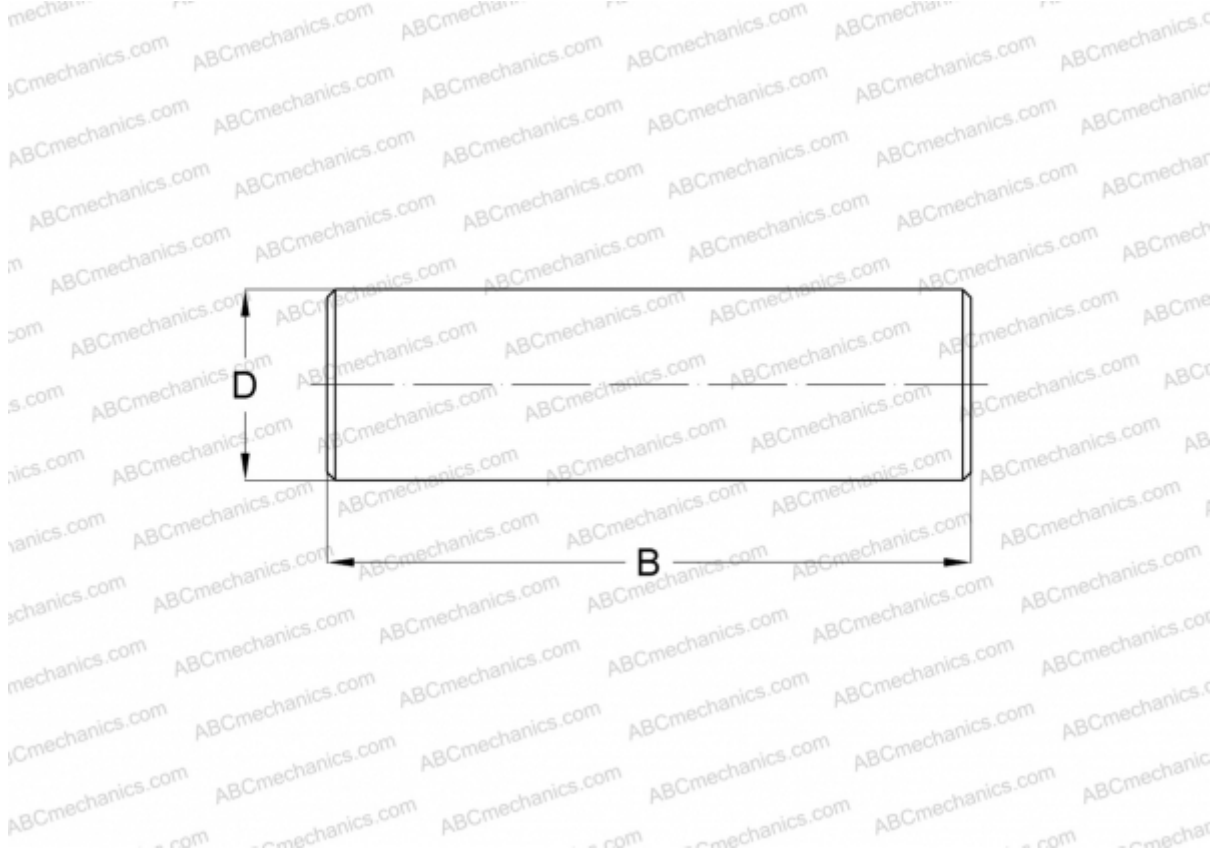

## NRB1,5X7,8-G2 INA

Needle rollers

TYPE: Rolling bearing parts and accessories, Rolling elements, Needle rollers, INA production

### Technical specification

#### DIMENSIONS, MM

D	1,500
B	7,800

**WEIGHT, KG** 0,001

**MANUFACTURER** [INA](#)