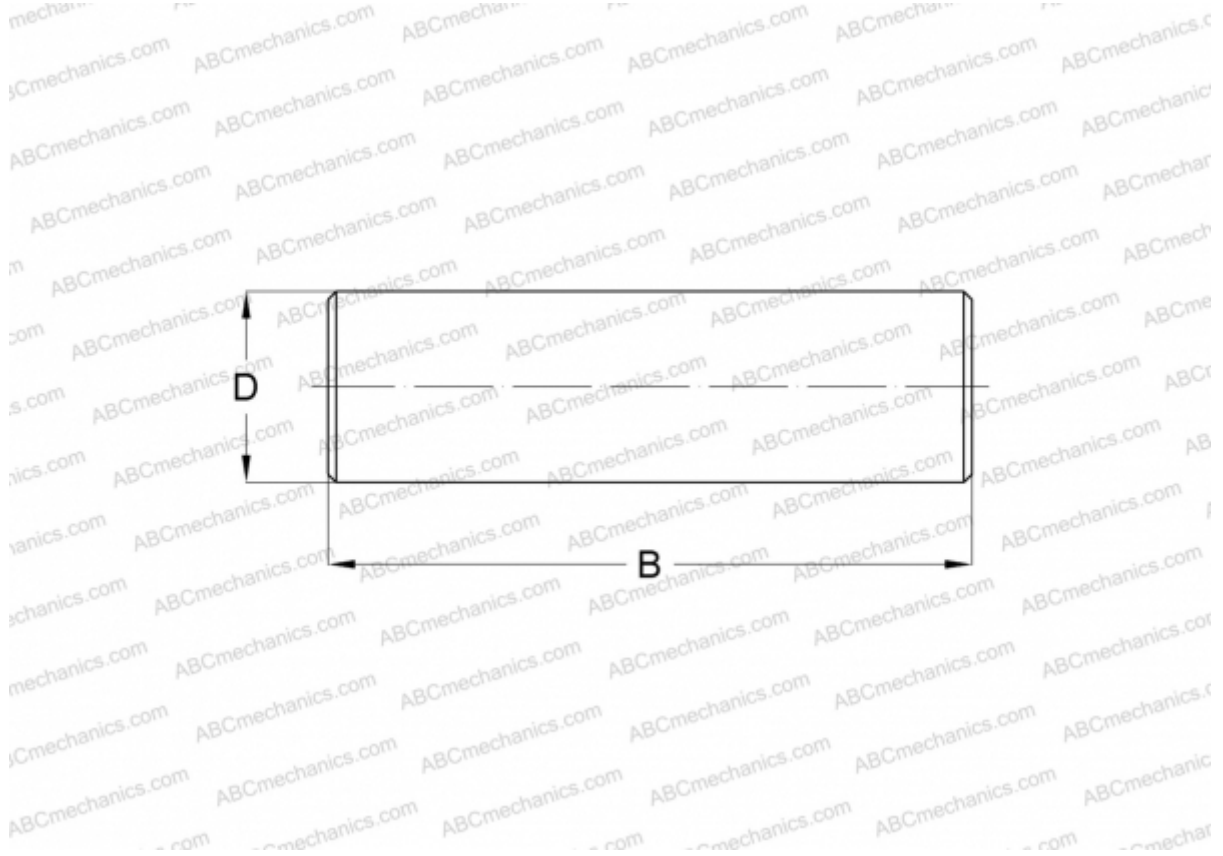

## NRB1,5X13,8-G2 INA

Needle rollers

TYPE: Rolling bearing parts and accessories, Rolling elements, Needle rollers, INA production

### Technical specification

#### DIMENSIONS, MM

D	1,500
B	13,800

**WEIGHT, KG** 0,001

**MANUFACTURER** [INA](#)