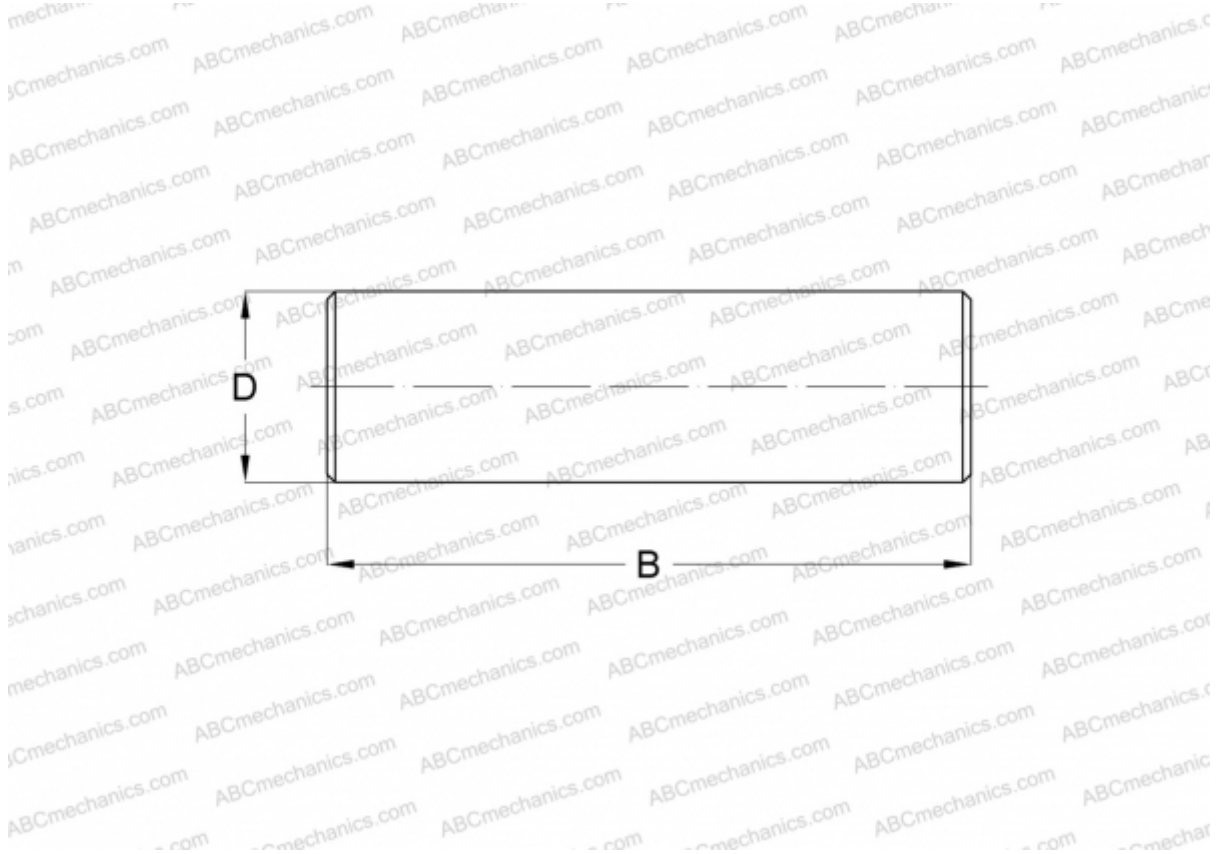

NRB2X13,8-G2 INA

Needle rollers

TYPE: Rolling bearing parts and accessories, Rolling elements, Needle rollers, INA production

Technical specification

DIMENSIONS, MM

D	2,000
B	13,800

WEIGHT, KG 0,001

MANUFACTURER [INA](#)